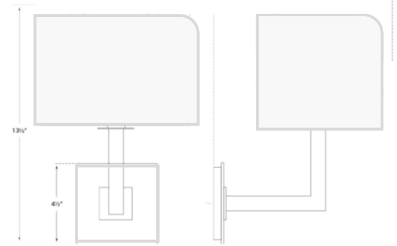

s c o n c e

#5014 cb1 br s ba

oceanna sconce with raffia shade

w 10 ~ h 13 ~ backplate 4 1/2

alternate materials available

Custom Sizes Available

Agoura Hills Newport Beach Dealers Nationwide US & Canada  
818. 597. 9494 t [EcoCA@adgmail.com](mailto:EcoCA@adgmail.com)  
[www.ArchitecturalDetailGroup.com](http://www.ArchitecturalDetailGroup.com)  
[www.GreenHotelLighting.com](http://www.GreenHotelLighting.com)  
[www.adgLighting.com](http://www.adgLighting.com)