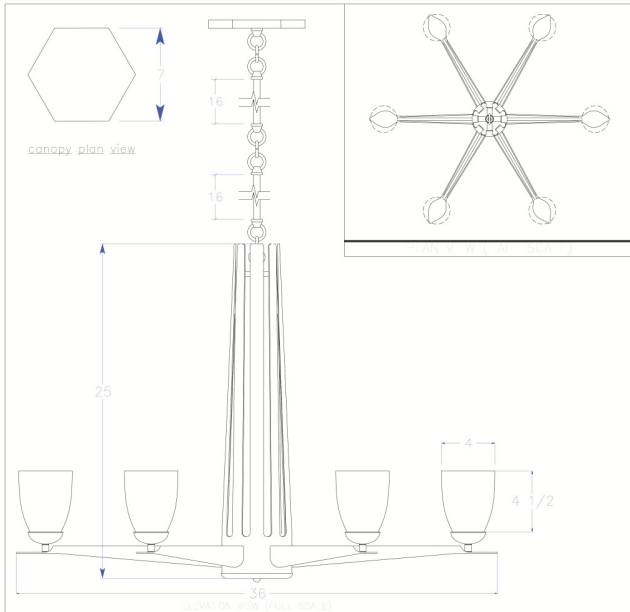

chandelier

Assil chandelier-mb6-ir-pen-ba
 Bar-stock iron light modern & transitional lantern
 shown with frosted glass
 Bronze Fleck True Oxidized Finish
 Custom Sizes Available

Agoura Hills Newport Beach Dealers Nationwide US & Canada
 818. 597. 9494 t EcoCA@adgmail.com
www.ArchitecturalDetailGroup.com
www.GreenHotelLighting.com
www.adgLighting.com