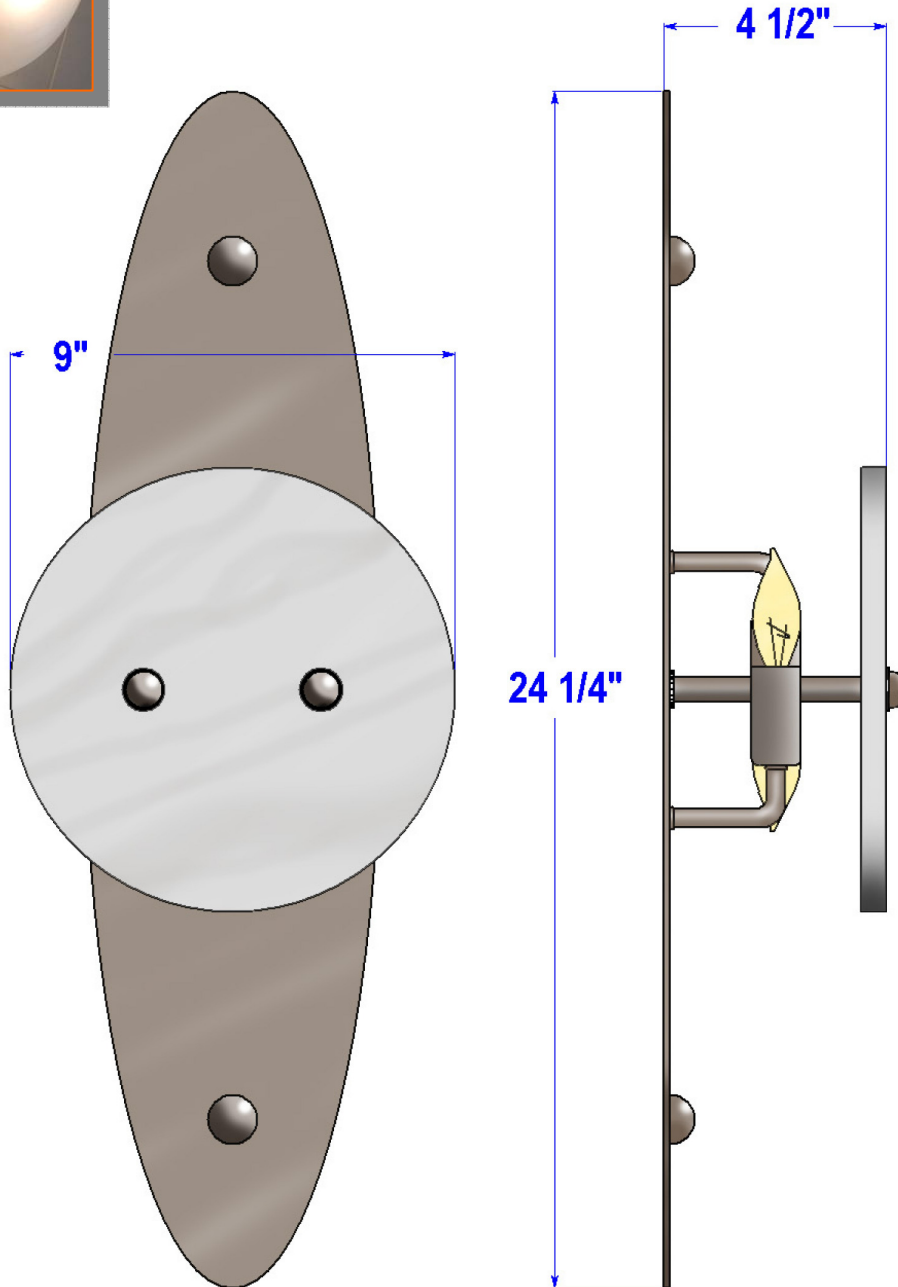

Sconce

#alabaster oval sconce -cbs-br-w-ba
Heavy 1/8" plate brass light modern & transitional lantern
Shown with round alabaster
Oiled Bronze Oxidized Finish
Custom Sizes Available

Agoura Hills Newport Beach Dealers Nationwide US & Canada
818. 597. 9494 t EcoCA@adgmail.com
www.ArchitecturalDetailGroup.com
www.GreenHotelLighting.com
www.adgLighting.com