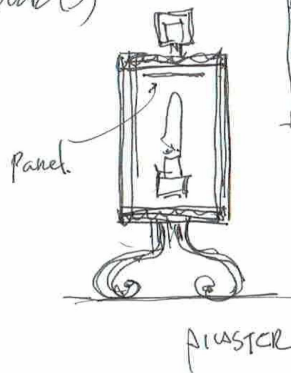

# Lantern

Lightedly by ADG  
 LIMITED EDITION ARCHITECTURAL DETAIL GROUP, INC.  
 Gerald Olesker Signature Series

ANT. GOLD LEAF  
 ANT. SILVER LEAF  
 ANT. MIRROR.  
 BRONZE HAMBURG  
 RIBBED EDGE

OPEN, GLASS OR SOLID.

DOOR

INTERNAL EXTERNAL SOURCE

OPTIONS:

BACK PANEL  
 TOP BOTTOM - SOLID, GLASS, DOOR(S)  
 ETC. WET OR DRY.

VARIATIONS

PANEL

PLASTER

FLUSH