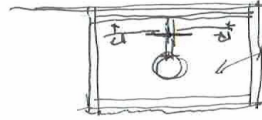

ANT. GOLD LEAF
ANT. SILVER LEAF
ANT. MIRROR.
BRONZE HAMBURG
RIBBED EDGE