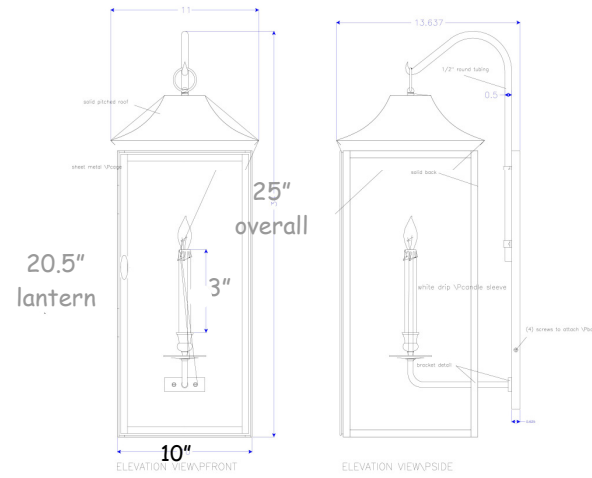

Lantern

#869.5- cb1- jc- w- sh

~ Jet Coat Mid century Lantern ~
 Shown with clear glass
 True Texture Bronze Flek Finish

Custom Sizes & Alternate Materials Available
 ~ see alternate variation of this fixture ~