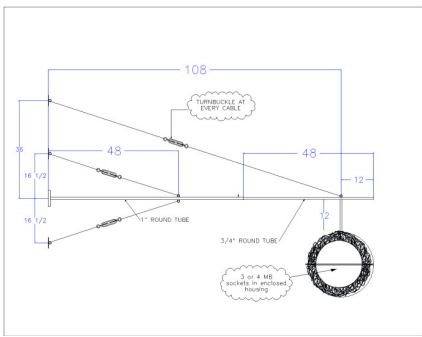

Lantern

#820-mb3-st-w-fr ~ Tumbleweed Sconce

Transitional Fixture

shown with 'tumbleweed white
24" diameter

Glass cylinder ~ special order

Medium base socket or LED available ~ title 24

Can be used Exterior or Interior