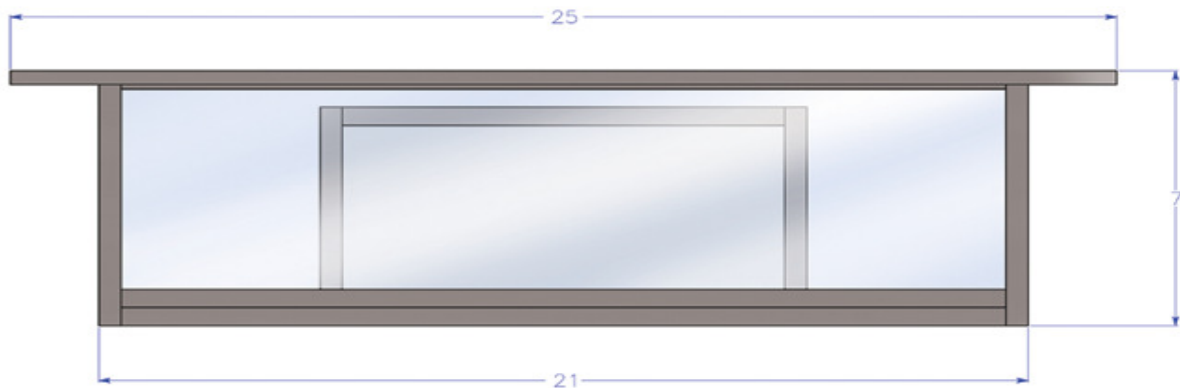

PILASTER LANTERN

#720-MB-1-BR-P-SH

Jessy Pilaster Fixture

Medium Bronze Oxidized Finish (CLEAR GLASS OUTSIDE, FROSTED INSIDE)

25"W x 25"L x 7"Ht

Custom Sizes Available

Agoura Hills Newport Beach Dealers Nationwide US & Canada