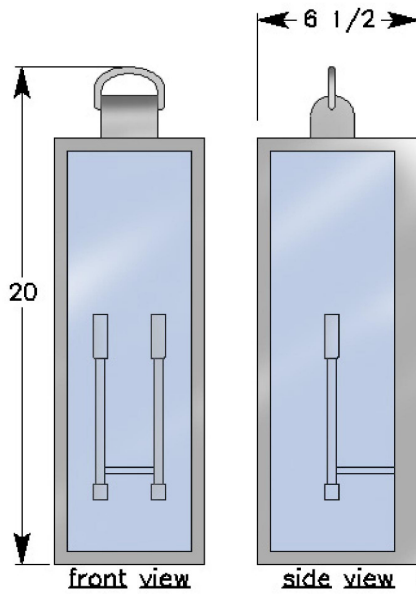

## Oceana Lantern

20"Ht.  
6"W.  
6.5"Proj.

top view

front view

side view

661-cb2-ir-w-ba Oceana\_Iron\_Lantern\_ADG\_Lighting

Transitional\_lighting\_ contemporary\_ 2 lights on Square fitters

Approximately 20" tall – custom sizes available