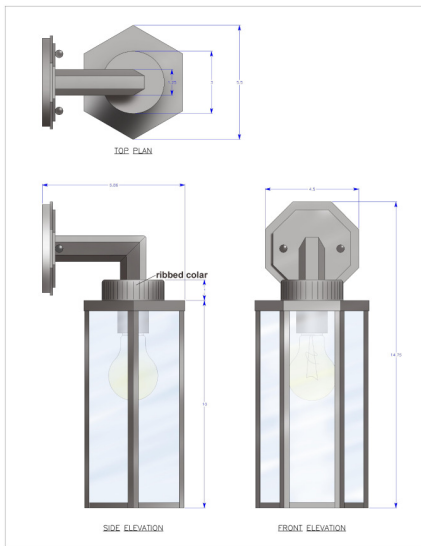

Sconce

657-mb1-ir-w-ba

6 sided wall light on arm

© all rights reserved

Bar-stock iron transitional light
shown with distressed brass flek finish & clear glass
use in up or down position
~ Custom Sizes Available ~