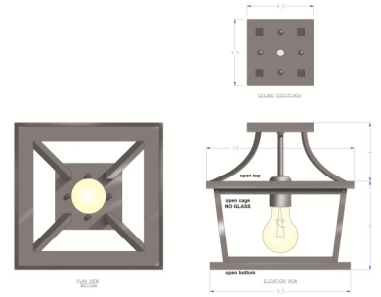

Pendant

656.5-mb1-st-cf-ba

Open frame pendant with 4" cylinder lens

© all rights reserved

Bar-stock iron transitional light
shown with 'true-flek bronze finish and sandblasted seedy lens
~ Custom Sizes Available ~