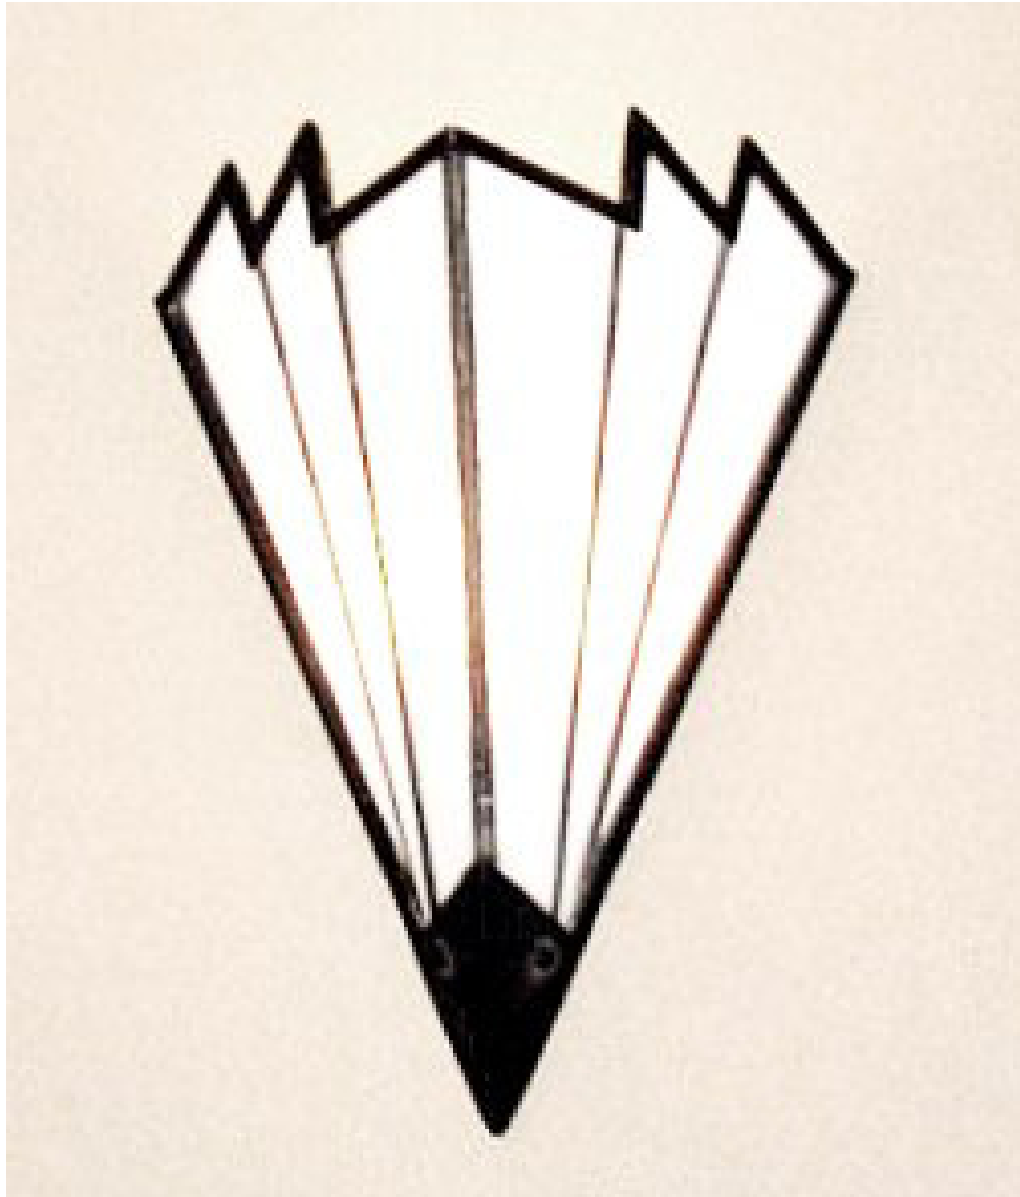

SCONCE

#5025-cb1-br-s-ba
Solid Brass Wall Sconce
7.5" w x 11.25" h
Custom Sizes Available

Agoura Hills Newport Beach Dealers Nationwide US & Canada
818. 597. 9494 t EcoCA@adgmail.com
www.ArchitecturalDetailGroup.com
www.GreenHotelLighting.com
www.adgLighting.com