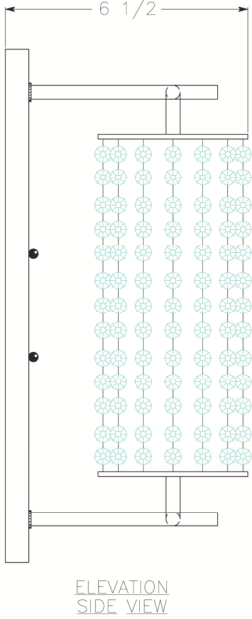

## Beaded Sconce

5185-cb1-bt-s-ba

Avery's Crystal Beaded Sconce - custom sizes available

Agoura Hills Newport Beach Dealers Nationwide US & Canada  
 818. 597. 9494 t [EcoCA@adgmail.com](mailto:EcoCA@adgmail.com)  
[www.ArchitecturalDetailGroup.com](http://www.ArchitecturalDetailGroup.com)  
[www.GreenHotelLighting.com](http://www.GreenHotelLighting.com)  
[www.adgLighting.com](http://www.adgLighting.com)