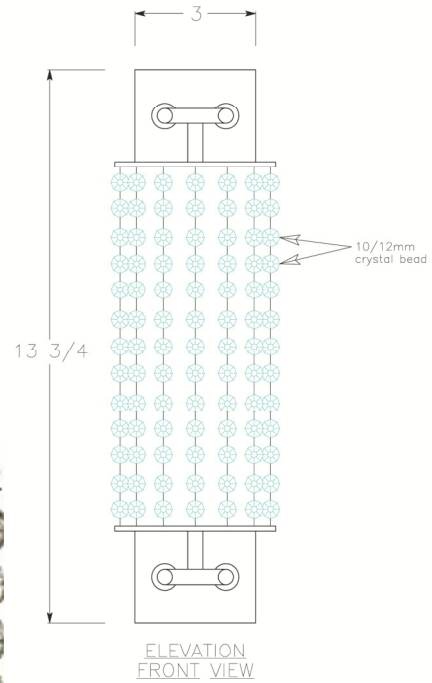

## Beaded Sconce

5185-cb1-bt-s-ba

Avery's Crystal Beaded Sconce - custom sizes available

Agoura Hills Newport Beach Dealers Nationwide US & Canada  
 818. 597. 9494 t [EcoCA@adgmail.com](mailto:EcoCA@adgmail.com)  
[www.ArchitecturalDetailGroup.com](http://www.ArchitecturalDetailGroup.com)  
[www.GreenHotelLighting.com](http://www.GreenHotelLighting.com)  
[www.adgLighting.com](http://www.adgLighting.com)