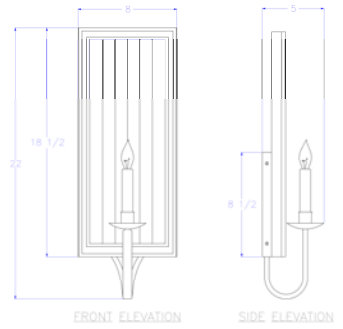

Sconce

#5089-cb1-ir-s-ba
 Shown as a pair – order in any multiple
 Bar-stock iron light modern & transitional lantern
 shown with ‘antique’ glass

~ Pewterized Finish ~
 Custom Sizes Available

Agoura Hills Newport Beach Dealers Nationwide US & Canada
 818. 597. 9494 t EcoCA@adgmail.com
www.ArchitecturalDetailGroup.com
www.GreenHotelLighting.com
www.adgLighting.com