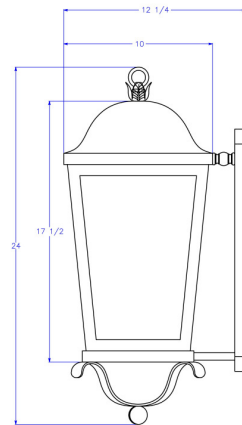

Lantern

#201-cb4-ir-w-ba
Simple Iron Lantern on Scrolled Arm

Shown with 'Seedy Glass & 'Copperized-patina' Wash Finish
Shown 10"W x 24" H + Scroll
Custom Sizes & Materials Available

Agoura Hills Newport Beach Dealers Nationwide US & Canada
818. 597. 9494 t EcoCA@adgmail.com
www.ArchitecturalDetailGroup.com
www.GreenHotelLighting.com
www.adgLighting.com