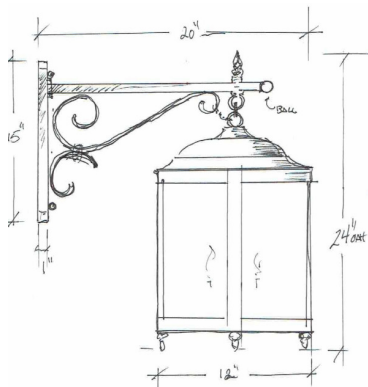

## Lantern

#120-cb4-br-w-ba  
Bar-stock brass lantern  
shown with seeded glass ~ 12" diameter glass

Rustic Bronze Oxidized Finish  
alternate finishes & materials available  
~ Custom Sizes Available ~