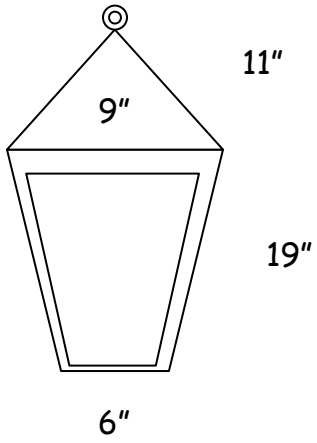

Pendant

1078-mb4-br-h-sh
brass lantern

Available in closed top.
shown with 'light seeded" glass
~ Blackened Text Finish ~

Custom Sizes Available