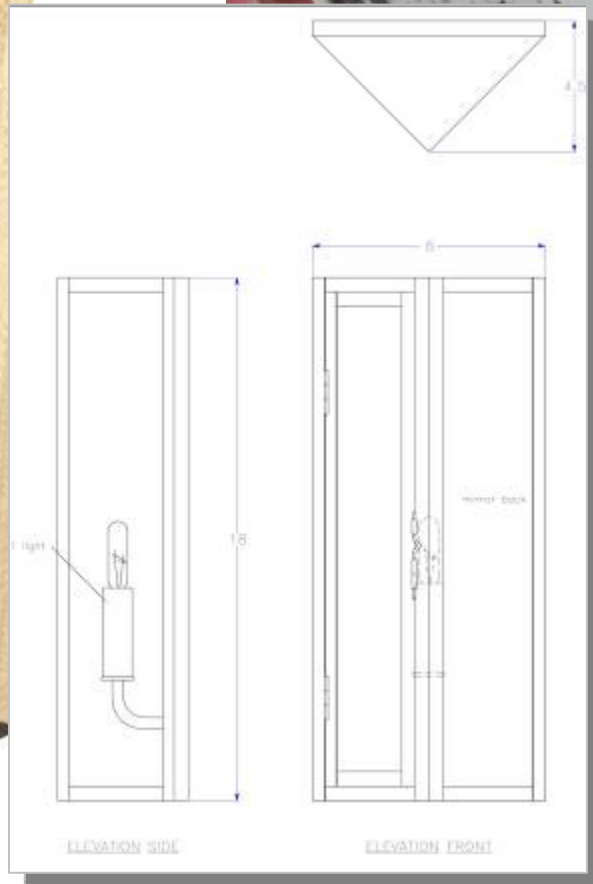

Polished Nickel - Wall Lanterns

Antiqued Mirror back in Modern Triangle Frame

Agoura Hills Newport Beach Dealers Nationwide US & Canada
818. 597. 9494 t EcoCA@adgmail.com
www.ArchitecturalDetailGroup.com
www.GreenHotelLighting.com