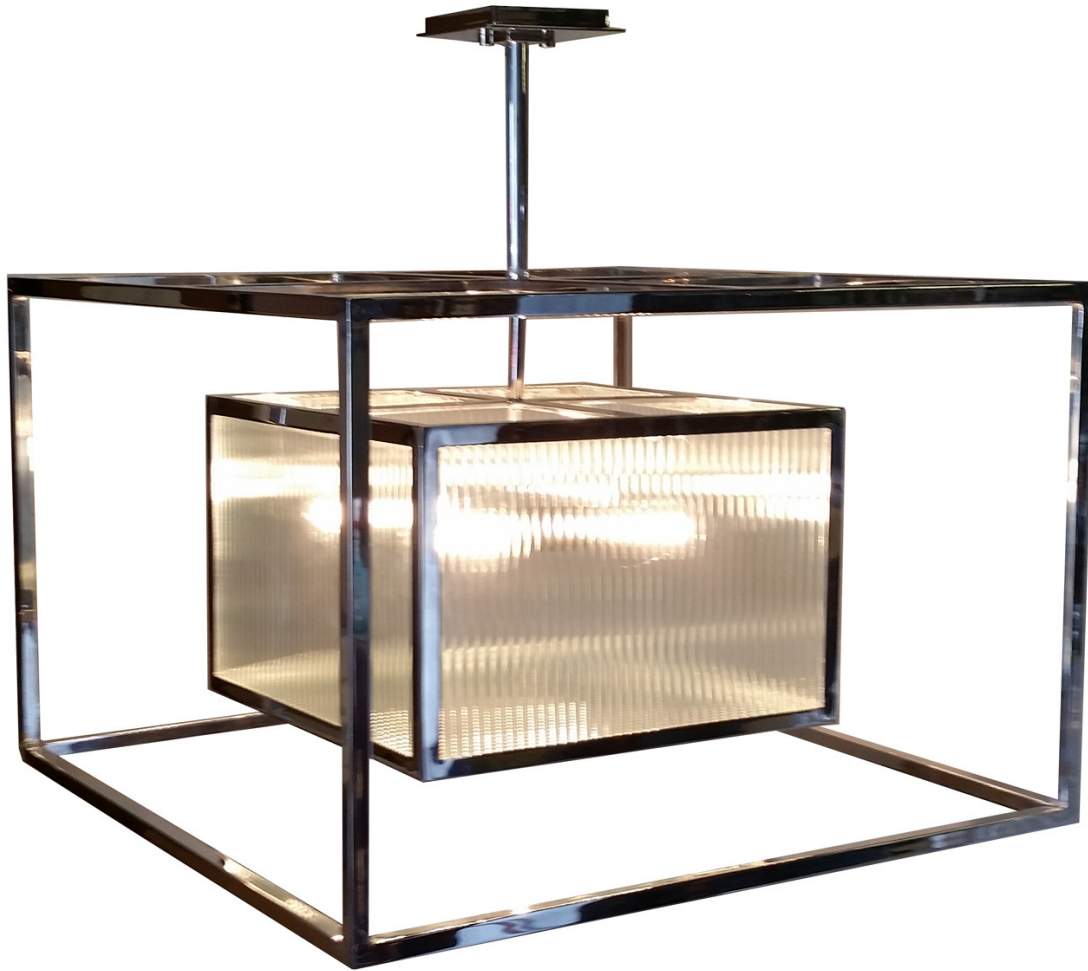

## Polished Aluminum Square Pendant

Beautiful Hand made Polished Aluminum Pendant

Solid-Square Bar Stock with some forging marks.

Reeded clear Glass floating pendant

# Polished Aluminum Square Pendant

DESC:	Dining Room Chandelier polished aluminum
DIMN:	30"W x 30"H x 30"H
DWG APPROVED BY:	Qty: 1
BY: JG	SCALE: 1" = 1" DATE: 2-06-14