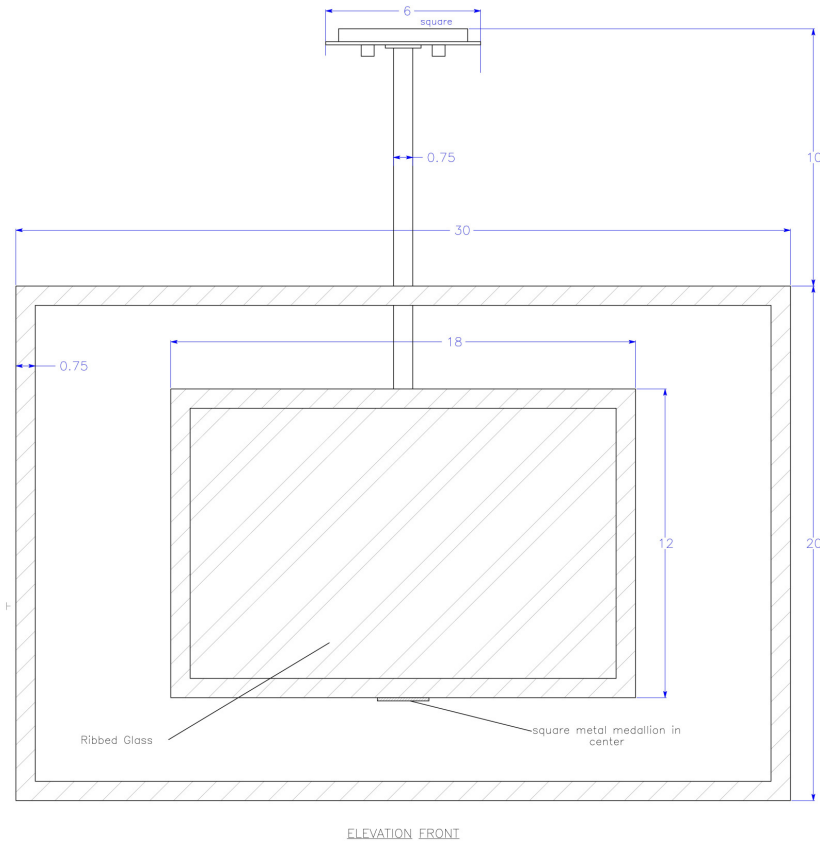

## Polished Aluminum Square Pendant

Beautiful Hand made Polished Aluminum Pendant

Solid-Square Bar Stock with some forging marks.

Reeded clear Glass floating pendant

# Polished Aluminum Square Pendant

DESC:	Dining Room Chandelier polished aluminum
DIMN:	30"W x 30"H x 30"H
DWG APPROVED BY:	Qty: 1
BY: JG	SCALE: 1" = 1" DATE: 2-06-14