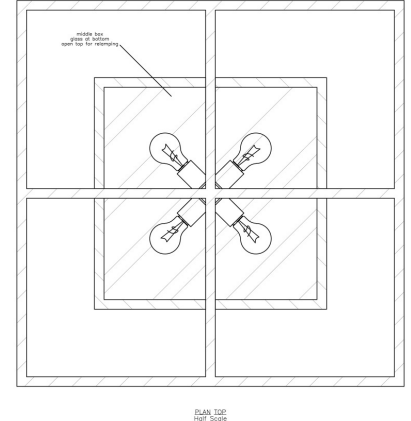

## Polished Aluminum Square Pendant

Beautiful Hand made Polished Aluminum Pendant

Solid-Square Bar Stock with some forging marks.

Reeded clear Glass floating pendant

# Polished Aluminum Square Pendant

DESC:	Dining Room Chandelier polished aluminum
DIMN:	30"W x 30"H x 30"H
DWG APPROVED BY:	Qty: 1
BY: JG	SCALE: 1" = 1" DATE: 2-06-14