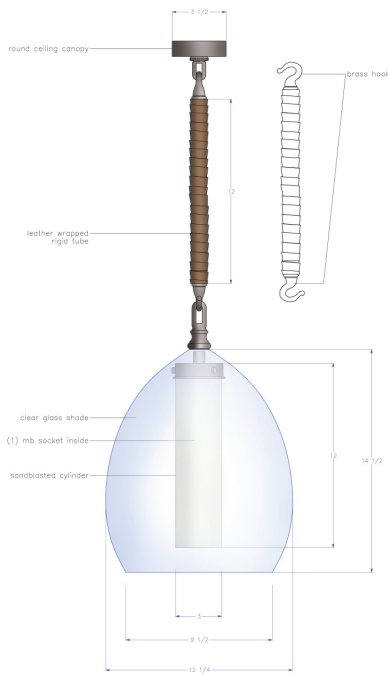

Pendant

#bella pendant-mb-br-pen-ba
Bar-stock brass pendant glass lantern
shown with 'Pyrex' glass ~ 3" diameter cylinder
Oil Bronze Finish
alternate finishes & materials available
optional metal or leather wrap
~ Custom Sizes Available