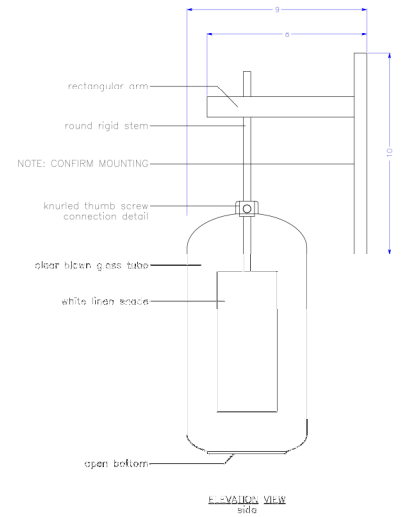

Sconce

ELEVATION VIEW
front

ELEVATION VIEW
side

#TGH-cb1-ir-sc-ba
Bar-stock sconce light
modern & transitional ~ shown with 'antique' glass
Antique Brass True faux Finish
Custom Sizes Available

Agoura Hills Newport Beach Dealers Nationwide US & Canada
818. 597. 9494 t EcoCA@adgmail.com
www.ArchitecturalDetailGroup.com
www.GreenHotelLighting.com
www.adgLighting.com