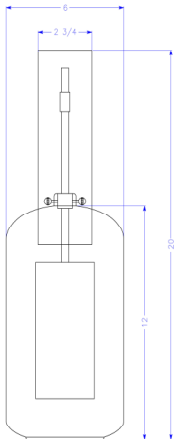

Sconce

ELEVATION VIEW
front

ELEVATION VIEW
side

#TGH-cb1-ir-sc-ba
Bar-stock sconce light
modern & transitional ~ shown with 'antique' glass
Antique Brass True faux Finish
Custom Sizes Available

Agoura Hills Newport Beach Dealers Nationwide US & Canada
818. 597. 9494 t EcoCA@adgmail.com
www.ArchitecturalDetailGroup.com
www.GreenHotelLighting.com
www.adgLighting.com