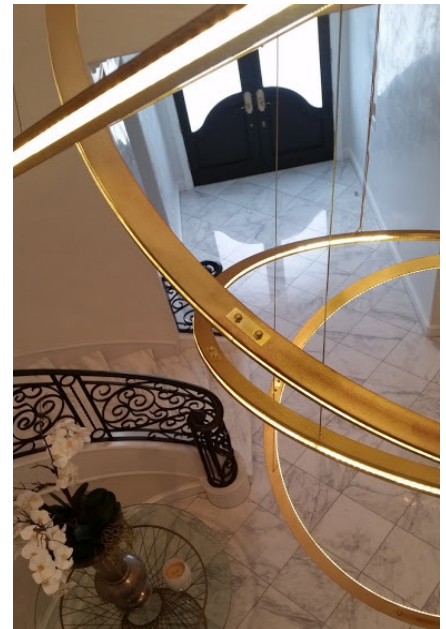

Pendant

#Planetary Ring Pendant
Available in Aluminum or Brass
shown with LED
Golden vintage Finish
60" diameter to 36" diameter
~ Custom Sizes & Materials Available ~

Agoura Hills Newport Beach Dealers Nationwide US & Canada
818. 597. 9494 t EcoCA@adgmail.com
www.ArchitecturalDetailGroup.com
www.GreenHotelLighting.com
www.adgLighting.com