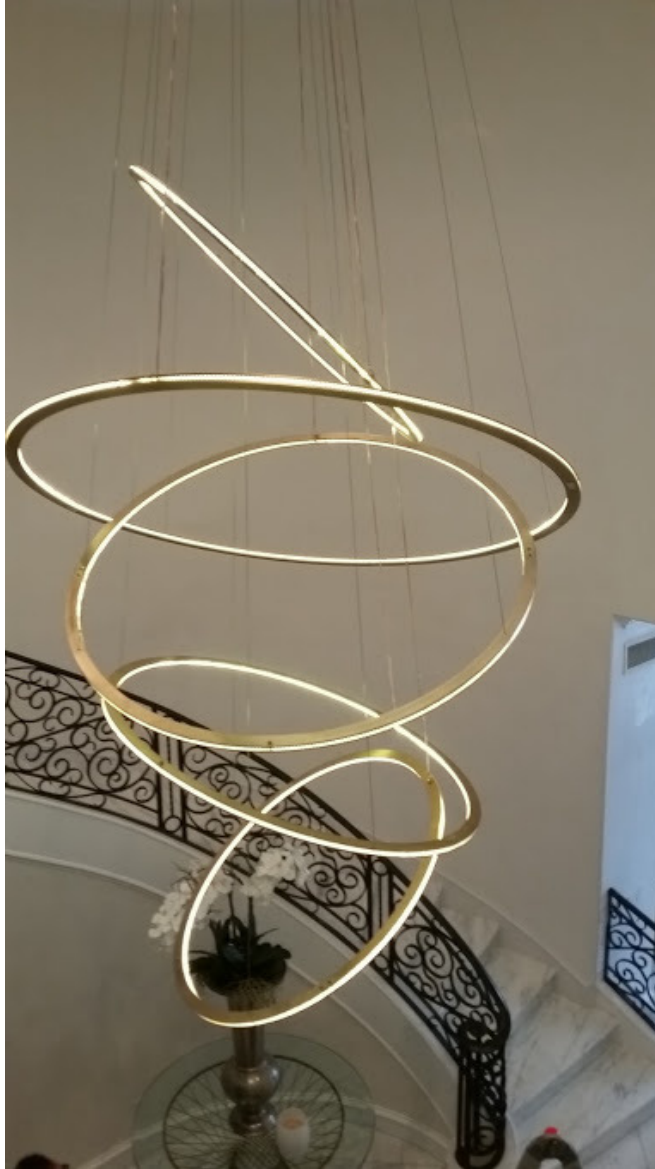

Pendant

#Planetary Ring Pendant
Available in Aluminum or Brass
shown with LED
Golden vintage Finish
60" diameter to 36" diameter
~ Custom Sizes & Materials Available ~

Agoura Hills Newport Beach Dealers Nationwide US & Canada
818. 597. 9494 t EcoCA@adgmail.com
www.ArchitecturalDetailGroup.com
www.GreenHotelLighting.com
www.adgLighting.com