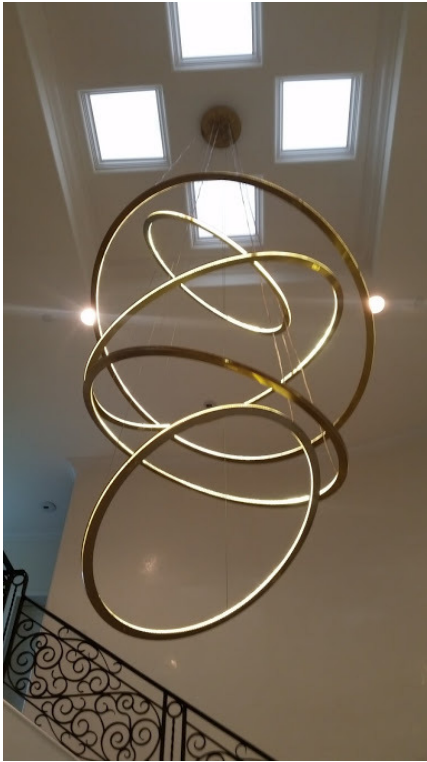

Pendant

#Planetary Ring Pendant
Available in Aluminum or Brass
shown with LED
Golden vintage Finish
60" diameter to 36" diameter
~ Custom Sizes & Materials Available ~

Agoura Hills Newport Beach Dealers Nationwide US & Canada
818. 597. 9494 t EcoCA@adgmail.com
www.ArchitecturalDetailGroup.com
www.GreenHotelLighting.com
www.adgLighting.com