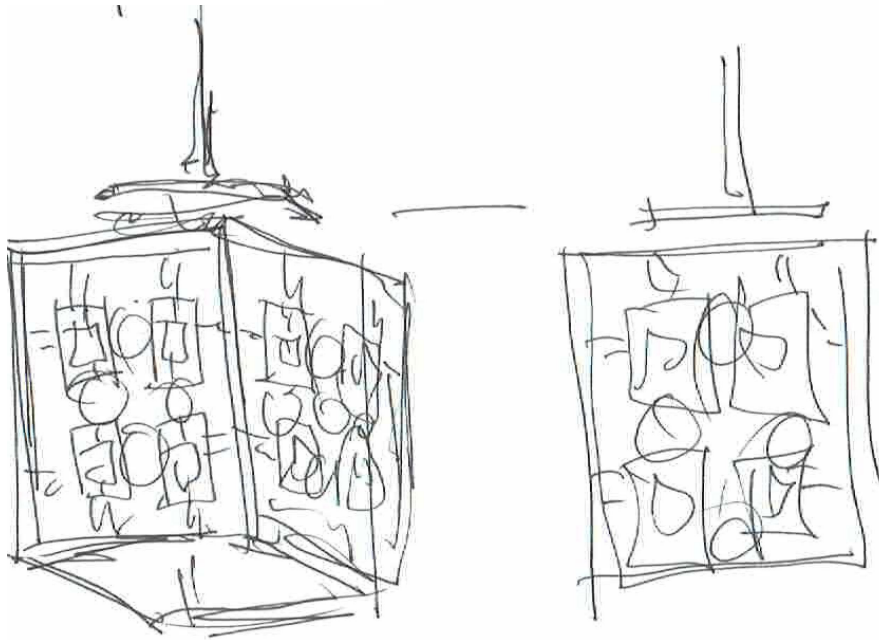

Lantern

Lighting by ADG
 LIMITED EDITION ARCHITECTURE

Gerald Olesker Signature Series Lantern
 Paneled Pendant
 # 1994-al

aluminum light modern & transitional lantern
 ~ variable lantern ~
 Shown with 'Pyrex Glass & True Texture Finish

Custom Sizes Available

© copyright 9-6-2012