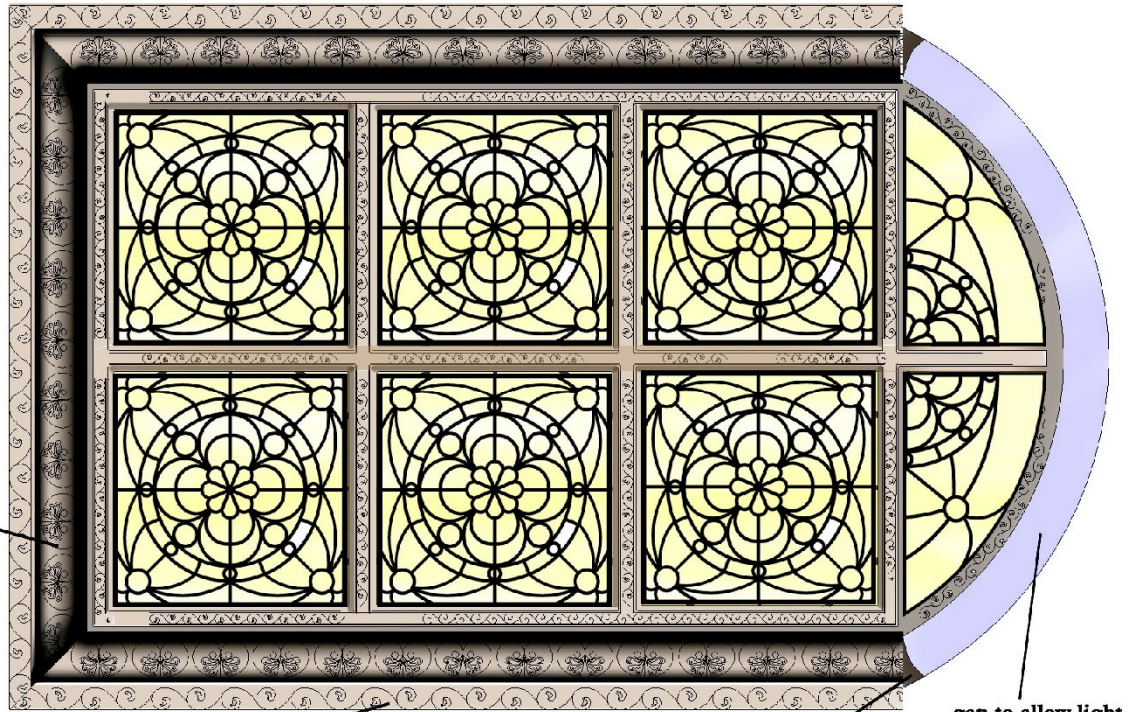

side cut section

curved cornice
banding

banding on lower ceiling

mitred corner at end

gap to allow light
wash on wall mural

#Euro Ceiling ~Total Custom
made for subterranean pool

Custom Sizes Available

Agoura Hills Newport Beach Dealers Nationwide US & Canada
 818. 597. 9494 t info@adgmail.com
www.ArchitecturalDetailGroup.com
www.adgLighting.com