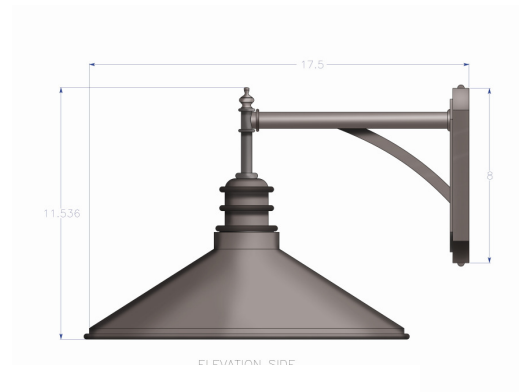

Fixture

80598.4-mb1-br-w-sh
Brass Industrial-wall Lantern
transitional lighting
Shown with bronze Finish

Custom Sizes & Materials Available

Agoura Hills Newport Beach Dealers Nationwide US & Canada
818. 597. 9494 t EcoCA@adgmail.com
www.ArchitecturalDetailGroup.com
www.GreenHotelLighting.com
www.adgLighting.com