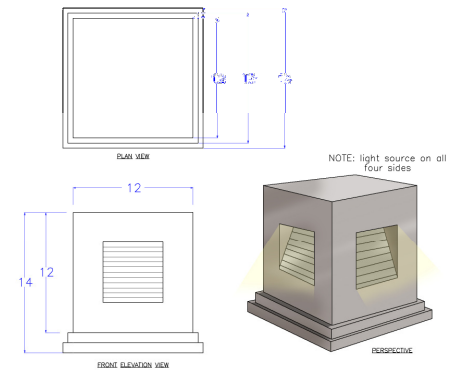

# 792-ind-br-p-sh Induction\_Square Pilaster\_light  
LED meets title 24 or other available light sources

Approximately 14" cube  
mounts to pilaster with internal make up plate.  
Custom sizes available