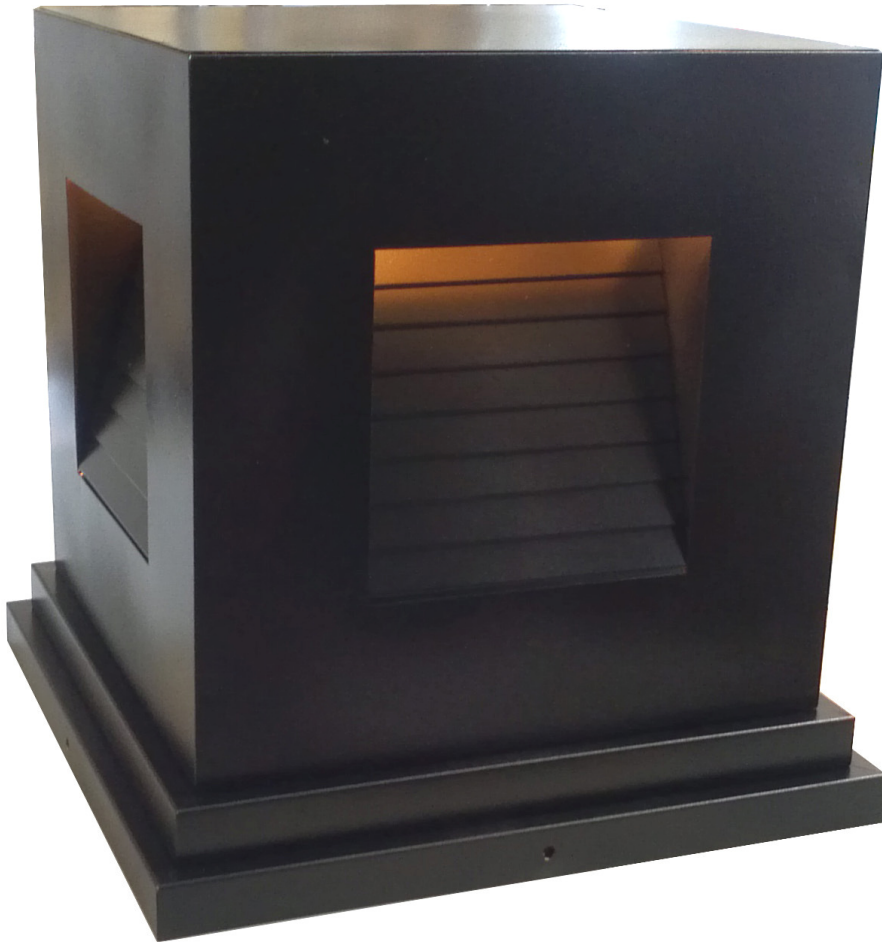

## Modern Pilaster Lantern

# 792-ind-br-p-sh Induction\_Square Pilaster\_light  
LED meets title 24 or other available light sources

Approximately 14" cube  
mounts to pilaster with internal make up plate.  
Custom sizes available