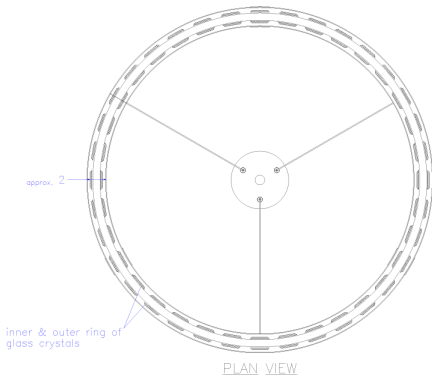

# ring crystal chandelier -cb-br-h-ba

Heavy plate brass light

Shown with round bronze trim and smoke bevel glass double row

Oiled Bronze Oxidized Finish

Custom Sizes Available

Agoura Hills Newport Beach Dealers Nationwide US & Canada