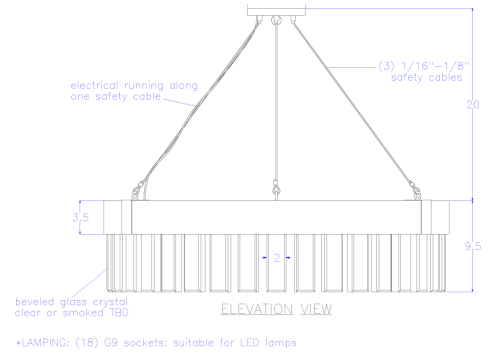

# ring crystal chandelier -cb-br-h-ba

Heavy plate brass light

Shown with round bronze trim and smoke bevel glass double row

Oiled Bronze Oxidized Finish

Custom Sizes Available

Agoura Hills Newport Beach Dealers Nationwide US & Canada