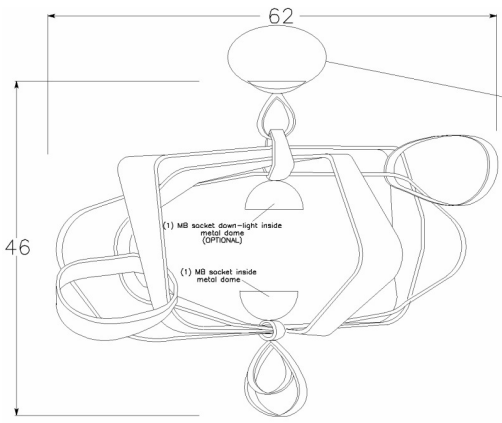

### # 7398.8-LED-al-h-fr Sculptural Chandelier Modern Form Chandelier by ADG Lighting

Bar-stock Aluminum  
Shown Finish ~ Bronzed Tex. outer, Gold Tex. inner  
- 46" height x 62" A-symmetrical -  
Smaller versions available  
Custom Sizes Available