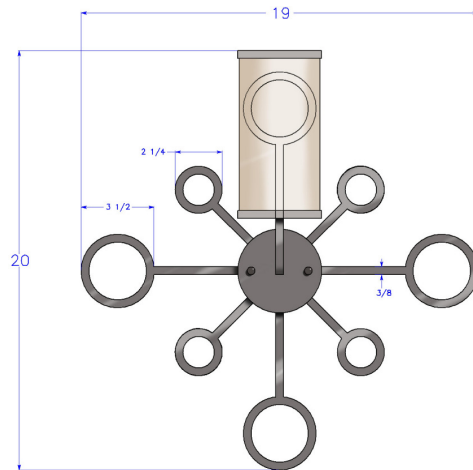

7795-mb1-ir-s-ba
Sconce

FRONT ELEVATION

SIDE ELEVATION

Agoura Hills Newport Beach Dealers Nationwide US & Canada
 818. 597. 9494 t EcoCA@adgmail.com
www.ArchitecturalDetailGroup.com
www.GreenHotelLighting.com