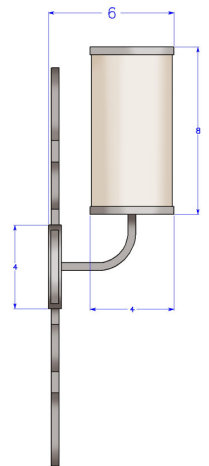

7795-mb1-ir-s-ba
Sconce

FRONT ELEVATION

SIDE ELEVATION

Agoura Hills Newport Beach Dealers Nationwide US & Canada
 818. 597. 9494 t EcoCA@adgmail.com
www.ArchitecturalDetailGroup.com
www.GreenHotelLighting.com