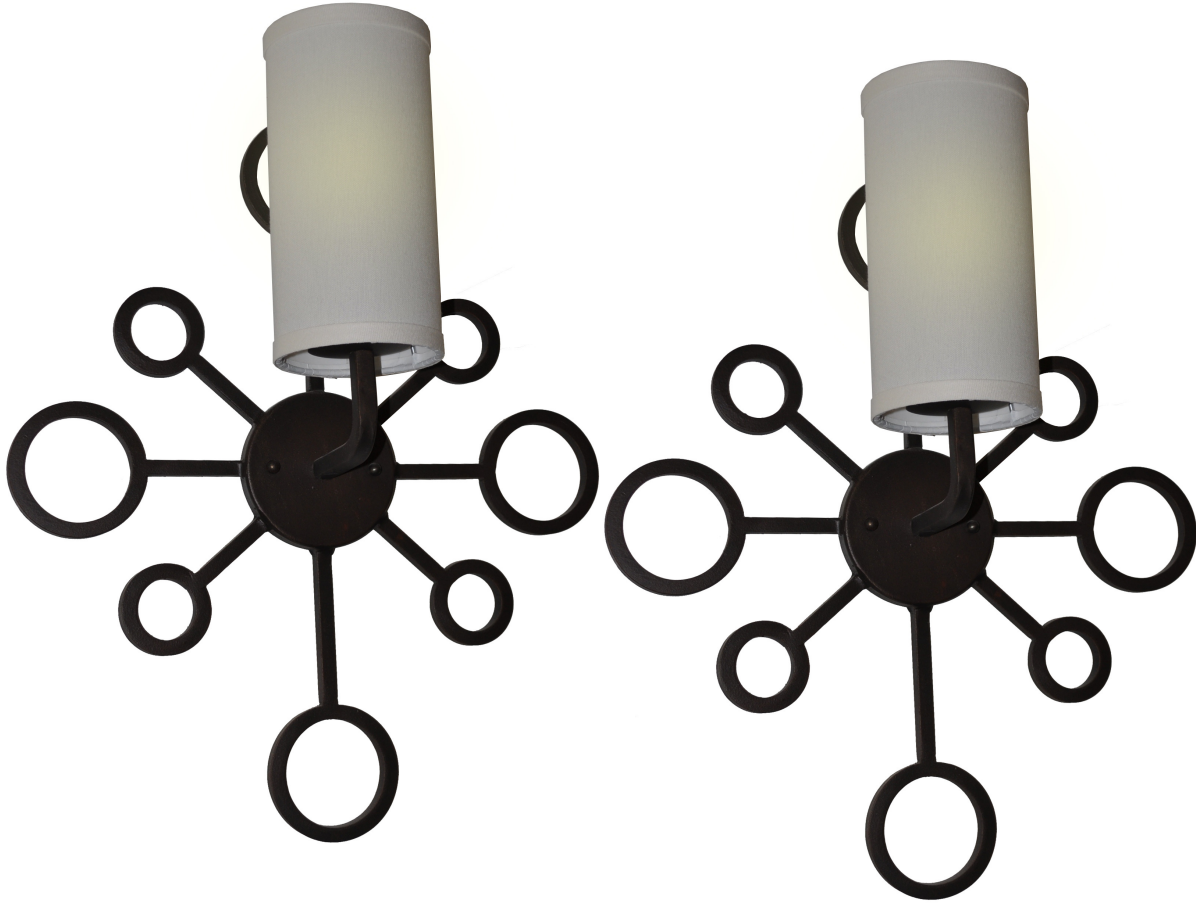

7795-mb1-ir-s-ba
Sconce

FRONT ELEVATION

SIDE ELEVATION

Agoura Hills Newport Beach Dealers Nationwide US & Canada
 818. 597. 9494 t EcoCA@adgmail.com
www.ArchitecturalDetailGroup.com
www.GreenHotelLighting.com