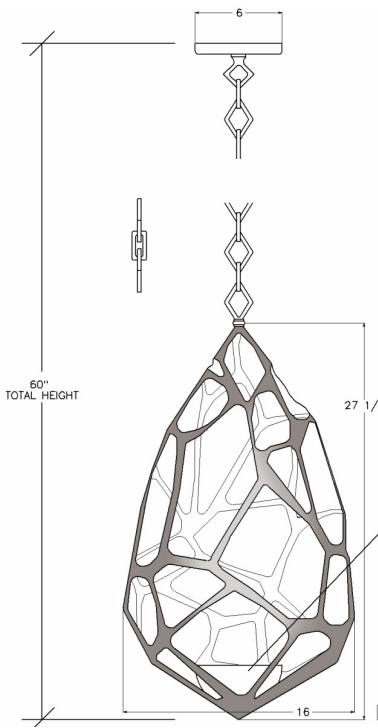

pendant

#77678-LED-al-h-ba  
Jet cut aluminum light modern  
shown with dual paint finish  
Textured Bronze Fleck exterior & Golden Textured Interior  
15" diameter ±  
Custom Sizes Available  
Honeycomb Pendant light fixture