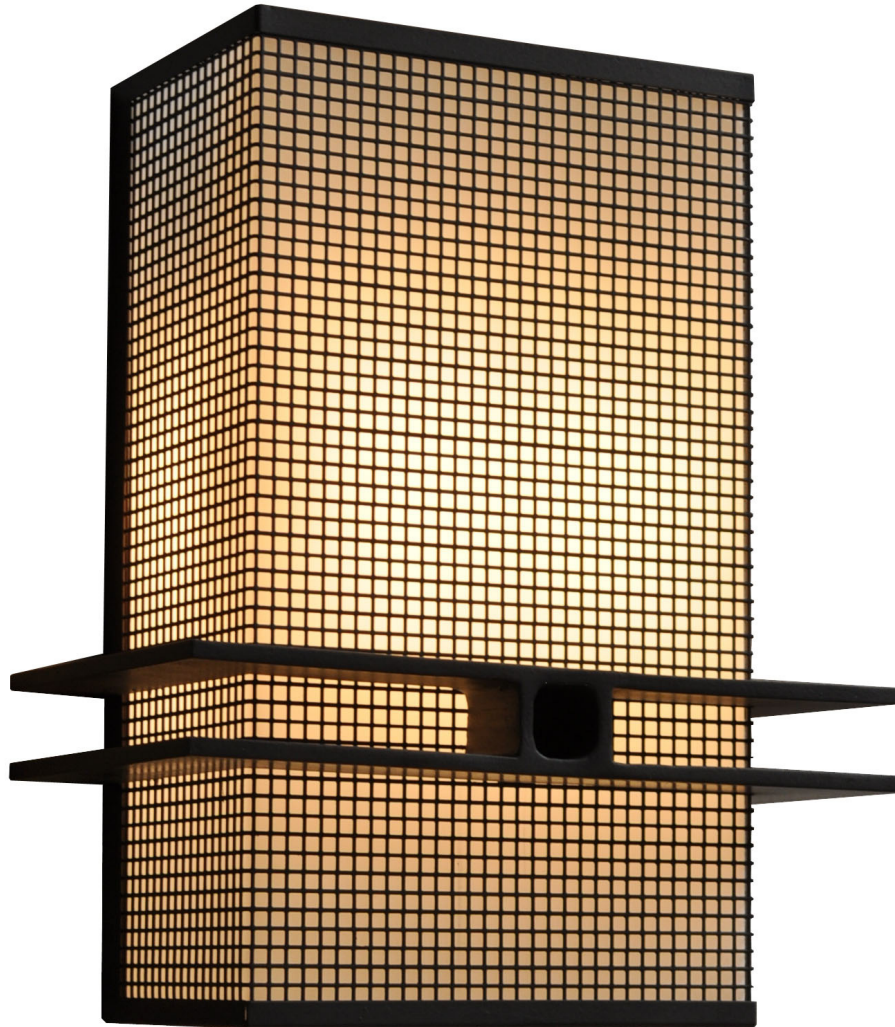

Sconce

7766-mb2-alst-w-ba

Square Mesh & Lens Wall Sconce
contemporary light ~ mid century stylized
shown with oiled bronze finish & white lens
8" wide ± ~ may be seated in either direction
Custom Sizes Available