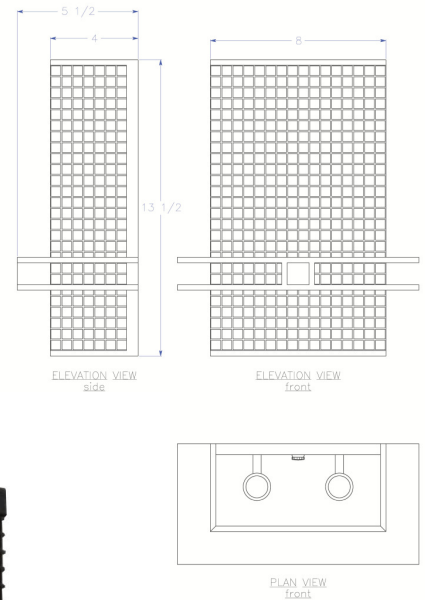

Sconce

7766-mb2-alst-w-ba

Square Mesh & Lens Wall Sconce
contemporary light ~ mid century stylized
shown with oiled bronze finish & white lens
8" wide ± ~ may be seated in either direction
Custom Sizes Available