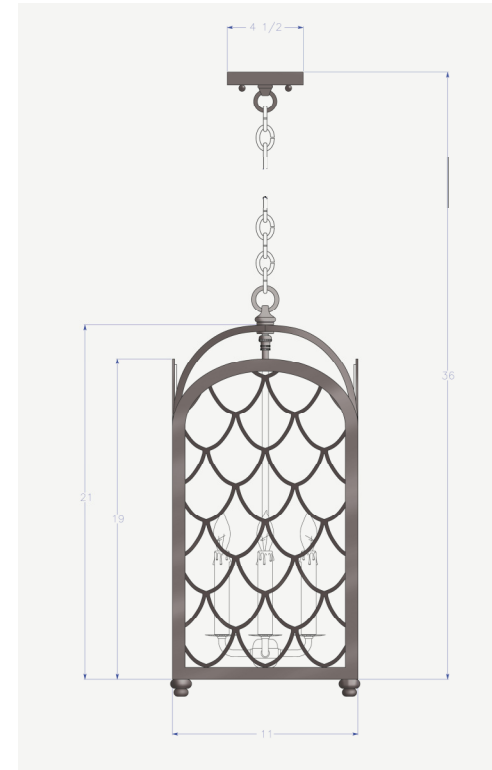

Lantern

#738-cb4-ir-pen-ba
Simple Iron Lantern with overlay fascia

Shown with 'clear glass & 'Rustic Brown Finish
Shown 21" overall height
Custom Sizes & Materials Available

Agoura Hills Newport Beach Dealers Nationwide US & Canada
818. 597. 9494 t EcoCA@adgmail.com
www.ArchitecturalDetailGroup.com
www.GreenHotelLighting.com
www.adgLighting.com