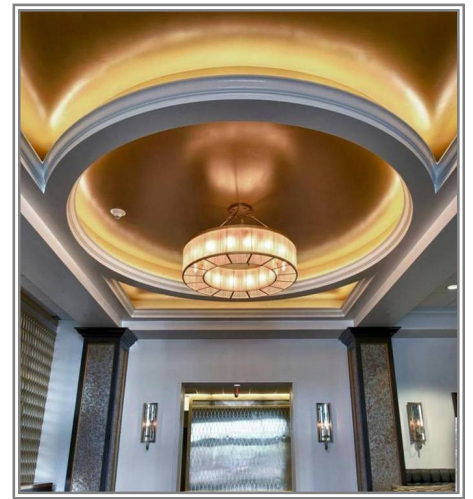

Pendant/ Flush

7183-LED12-st-h-ba

Bar-stock metal contemporary ceiling light
 Rectangular Ceiling Mount Ring Ceiling Flush Fixture
 Shown with sandblasted Ribbed acrylic panels
 Gold Text Fleck Finish

Uses LED, Compact Fluorescent or Incandescent Lamping
 Inset photo shown as pendant
 Custom Sizes Available & Pendant Available