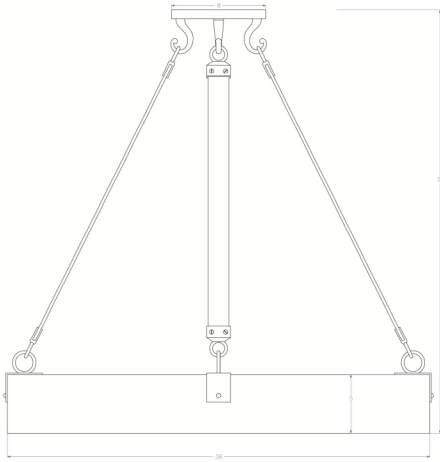

Pendant

7169-mb6-ir-h-ba

Faux Alabaster Ring Chandelier ~ contemporary light
shown with oiled bronze finish & 'O' loop chain
stenciled medium base sockets
36" diameter ±
Custom Sizes Available

Agoura Hills Newport Beach Dealers Nationwide US & Canada
818. 597. 9494 t EcoCA@adgmail.com
www.ArchitecturalDetailGroup.com
www.GreenHotelLighting.com
www.adgLighting.com