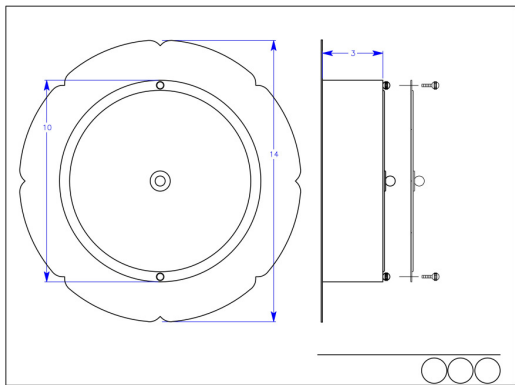

# 711b-cfl-jc-h-sh  
Ceiling fixture or as sconce with Rosette

Shown with bronzed finish and white sandblasted lens  
Comes with compact fluorescent Apx 14" wide  
LED or Incandescent available  
Custom Sizes & Materials Available