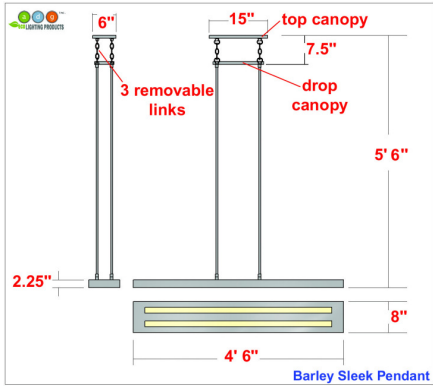

Pendant

7090-f82-ss-sh
Stainless Steel Hanging Pendant
contemporary light
shown with brushed stainless finish
4'6" long
Custom Sizes Available

Agoura Hills Newport Beach Dealers Nationwide US & Canada
818. 597. 9494 t EcoCA@adgmail.com
www.ArchitecturalDetailGroup.com
www.GreenHotelLighting.com
www.adgLighting.com