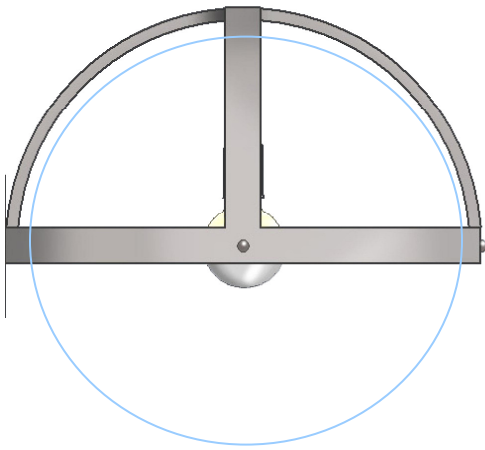

pendant

24" diameter

7050-mb1-ir-h-ba ~ Pendant

Bar-stock light modern & transitional & contemporary
shown in bronze over iron ~ Pyrex Glass
apx 24" diameter + Drop chain

LED ~ alternate electrical available per request
Custom Sizes Available
Sconce Available