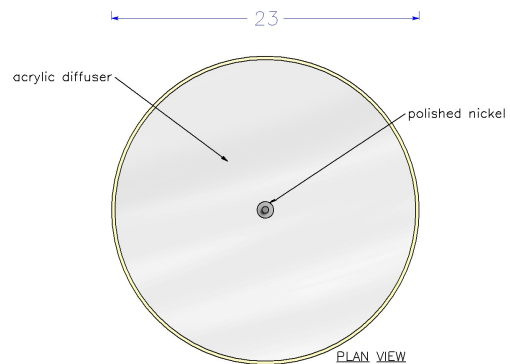

Pendant

5235-led-LI-h-ba

Hanging Shade LED light fixture
 ~ contemporary or transitional light ~
 shown with polished aluminum ceiling canopy & linen shade

23" diameter ±
 Custom Sizes Available

Agoura Hills Newport Beach Dealers Nationwide US & Canada
 818. 597. 9494 t EcoCA@adgmail.com
www.ArchitecturalDetailGroup.com
www.GreenHotelLighting.com
www.adgLighting.com