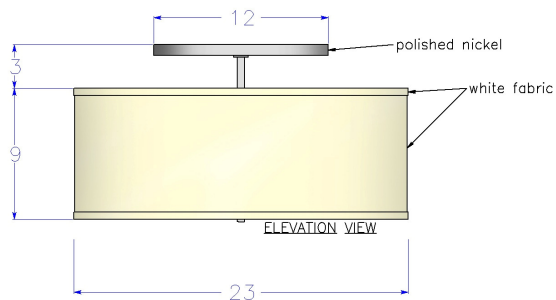

Pendant

5235-led-LI-h-ba

Hanging Shade LED light fixture
 ~ contemporary or transitional light ~
 shown with polished aluminum ceiling canopy & linen shade

23" diameter ±
 Custom Sizes Available

Agoura Hills Newport Beach Dealers Nationwide US & Canada
 818. 597. 9494 t EcoCA@adgmail.com
www.ArchitecturalDetailGroup.com
www.GreenHotelLighting.com
www.adgLighting.com