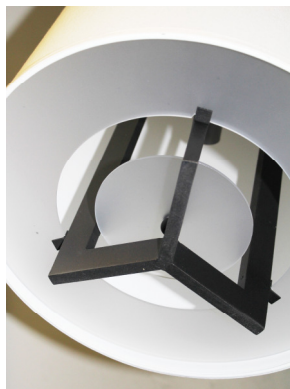

Pendant

#5234-led-LI-h-ba
Hanging Shade Pendant modern & transitional lantern
shown with white linen
Medium Bronze Oxidized Finish
14" Diameter x 26" h + drop rod
Custom Sizes Available

Agoura Hills Newport Beach Dealers Nationwide US & Canada
818. 597. 9494 t EcoCA@adgmail.com
www.ArchitecturalDetailGroup.com
www.GreenHotelLighting.com
www.adgLighting.com