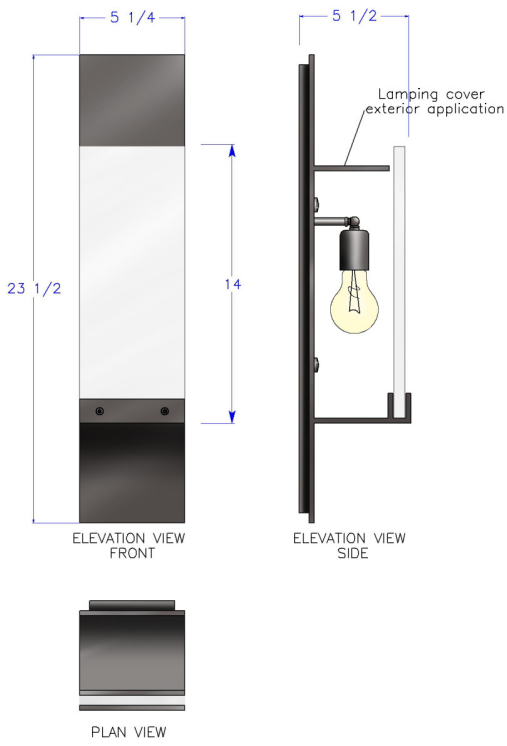

Sconce

#5060-cb1-ir-s-ba

wall sconce modern & transitional
Medium Bronze True-Flek Finish

~

White Onyx ~alternate stone color & materials available

Custom Sizes Available

Agoura Hills Newport Beach Dealers Nationwide US & Canada