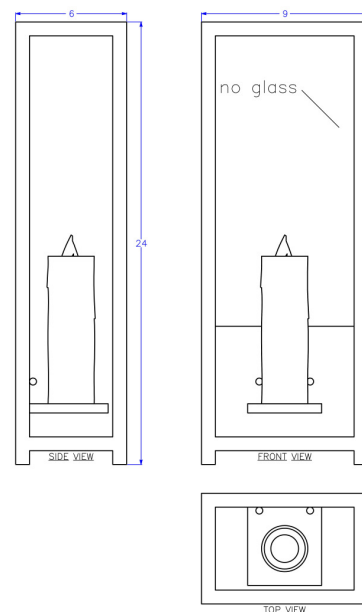

Sconce

#5030-MB1-iba

wall lantern as a sconce modern & transitional lantern
Medium Bronze True-Flek Finish

~

9" w * 24" h

Custom Sizes Available

Agoura Hills Newport Beach Dealers Nationwide US & Canada
818. 597. 9494 t EcoCA@adgmail.com
www.ArchitecturalDetailGroup.com
www.GreenHotelLighting.com
www.adgLighting.com