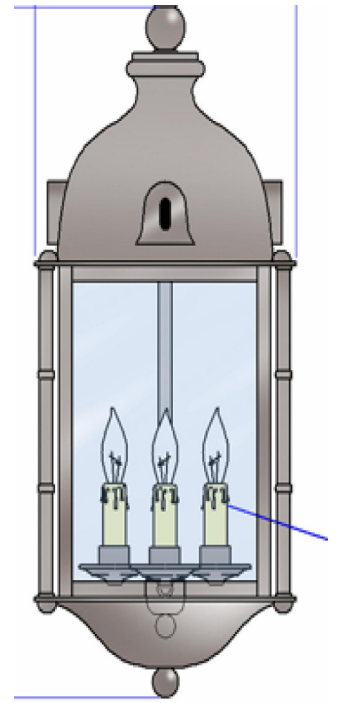

Lantern

#470-cb4-ir-p-sh ~ Lantern

Iron Lantern
Seeded Glass
Statuary Bronze Finish

~ Custom Sizes & Materials Available ~

Agoura Hills Newport Beach Dealers Nationwide US & Canada
818. 597. 9494 t EcoCA@adgmail.com
www.ArchitecturalDetailGroup.com
www.GreenHotelLighting.com
www.adgLighting.com