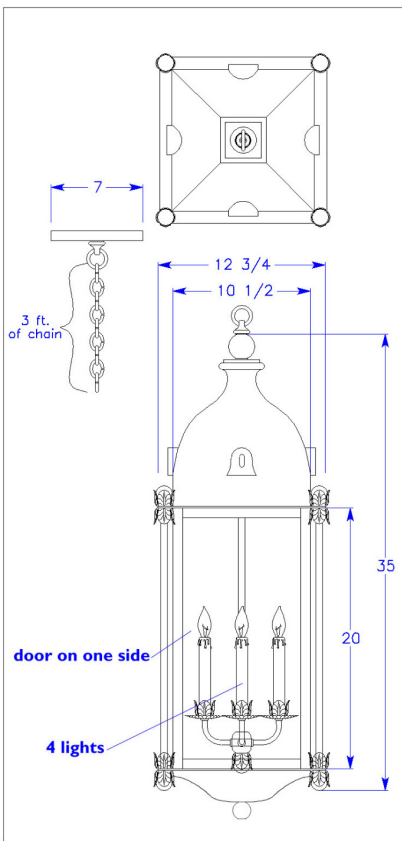

Lantern

#470-cb4-ir-p-sh ~ Lantern

Iron Lantern
Seeded Glass
Statuary Bronze Finish

~ Custom Sizes & Materials Available ~

Agoura Hills Newport Beach Dealers Nationwide US & Canada
818. 597. 9494 t EcoCA@adgmail.com
www.ArchitecturalDetailGroup.com
www.GreenHotelLighting.com
www.adgLighting.com