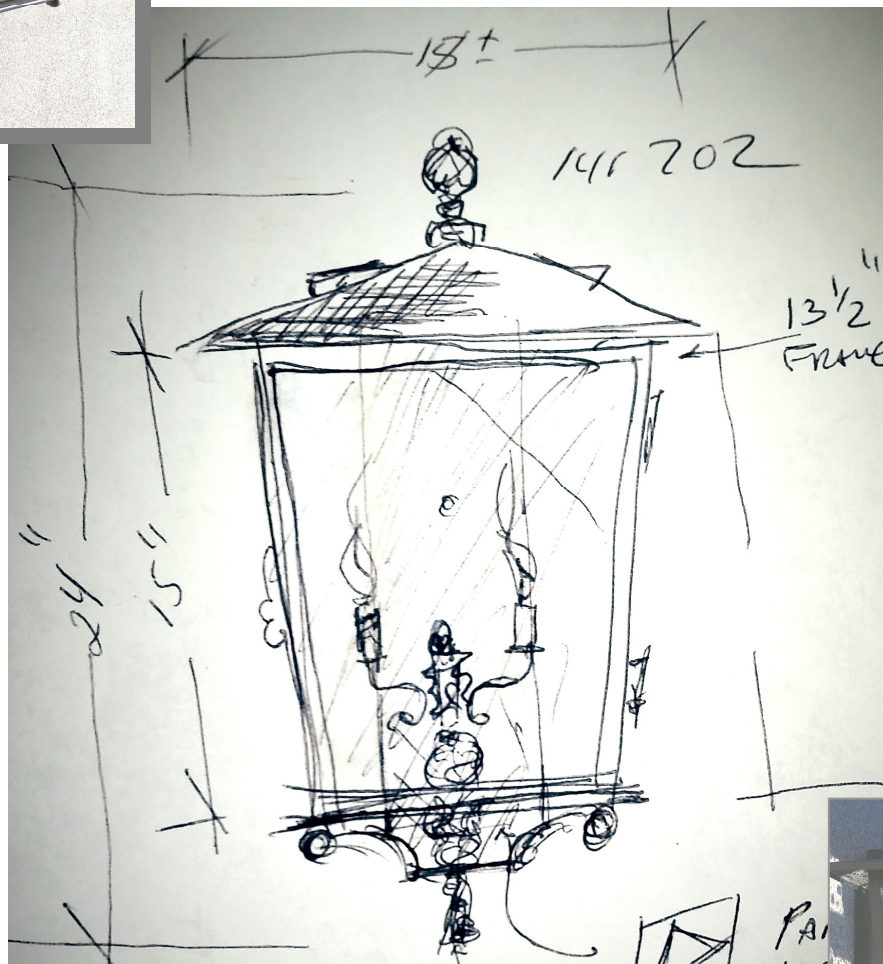

Lantern

#237-cb4-ir-w-sh ~ Lantern

Iron & Brass Transitional Lantern
Seeded Glass
Statuary Bronze Finish

~ Custom Sizes & Materials Available ~

Agoura Hills Newport Beach Dealers Nationwide US & Canada
818. 597. 9494 t EcoCA@adgmail.com
www.ArchitecturalDetailGroup.com
www.GreenHotelLighting.com
www.adgLighting.com