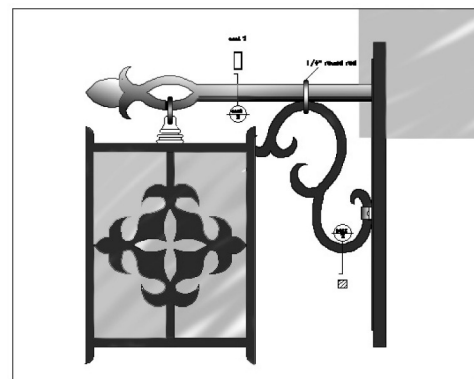

Lantern

#231-mb1-ir-w-ba

Iron wall light on straight arm

shown with Clear Seedy glass
Bronze Fleck True Oxidized Finish

10" wide ~ Custom Sizes Available

Agoura Hills Newport Beach Dealers Nationwide US & Canada
818. 597. 9494 t EcoCA@adgmail.com
www.ArchitecturalDetailGroup.com
www.GreenHotelLighting.com
www.adgLighting.com