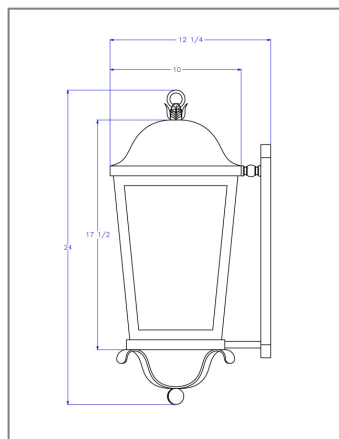

13" cl
escutcheons

34" oah

34" projection

Lantern

#202-cb4-ir-w-ba
Simple Iron Lantern on Paris Scrolled Arm

Shown with 'Seedy Glass & 'Rustic Brown Finish
Shown 10"W x 24" H + Scroll 34" projection
Custom Sizes & Materials Available