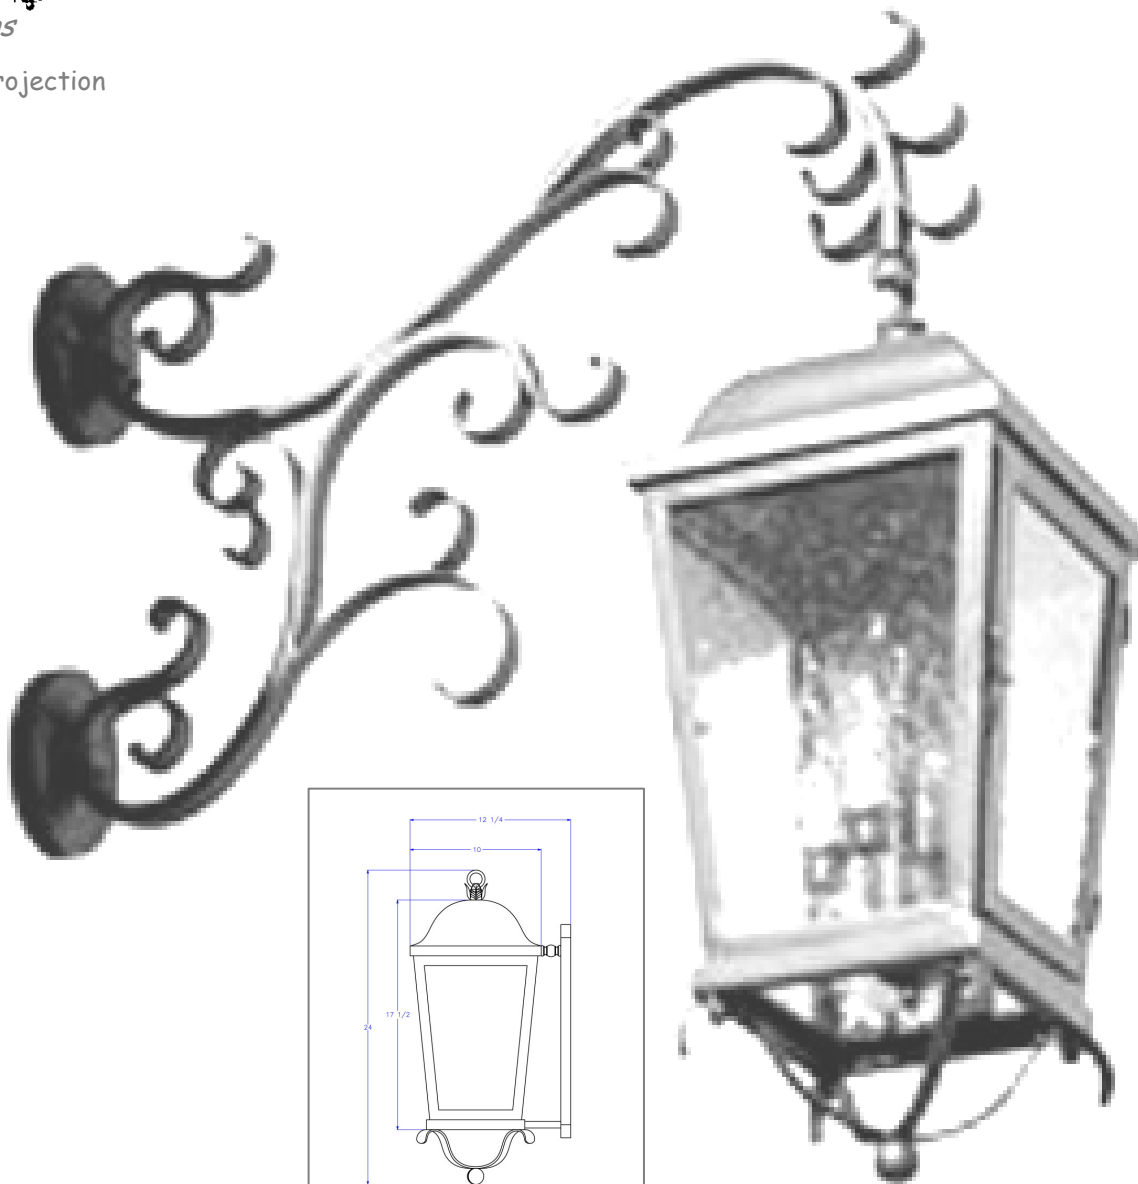

13" cl
escutcheons

34" oah

34" projection

Lantern

#202-cb4-ir-w-ba
Simple Iron Lantern on Paris Scrolled Arm

Shown with 'Seedy Glass & 'Rustic Brown Finish
Shown 10"W x 24" H + Scroll 34" projection
Custom Sizes & Materials Available