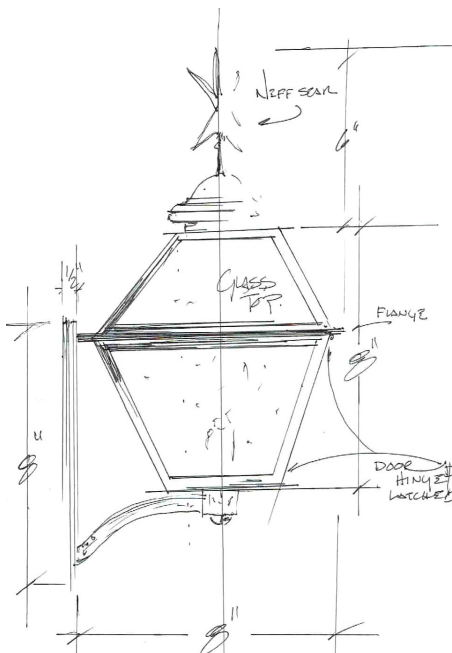

Lantern

#162-mb1-ir-w-ba ~ Wallace Neff Lantern
iron lantern
shown with 'seeded glass'
Blackened rustic Finish
8" wide ~ Custom Sizes & Materials Available

Agoura Hills Newport Beach Dealers Nationwide US & Canada
818. 597. 9494 t EcoCA@adgmail.com
www.ArchitecturalDetailGroup.com
www.GreenHotelLighting.com
www.adgLighting.com