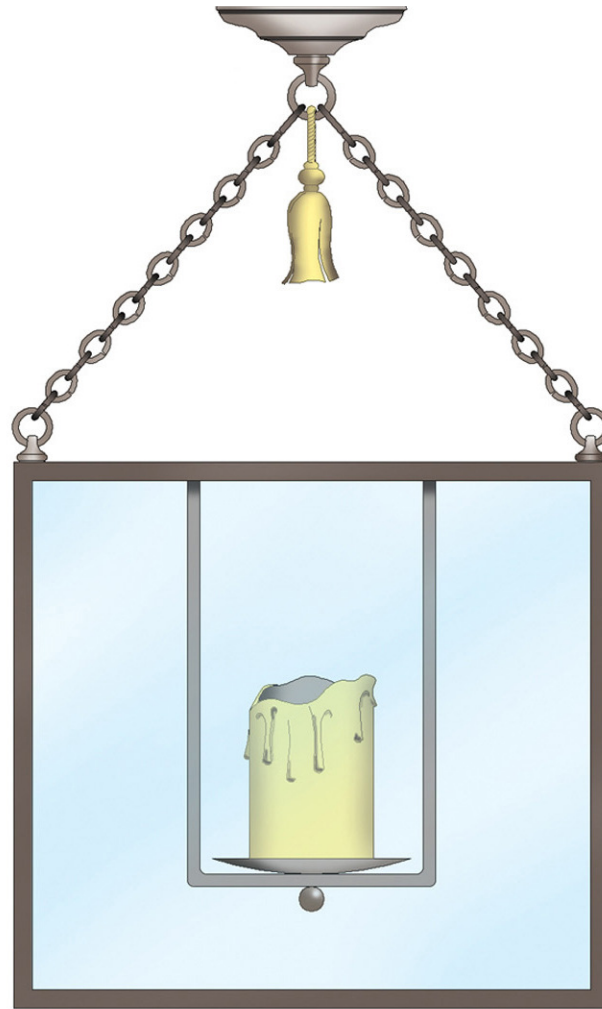

Pendant

I071-mbl-ir-h-ba

square_pendant_ Iron Bar stock frame

apx 20" cubed

Agoura Hills Newport Beach Dealers Nationwide US & Canada
818. 597. 9494 t EcoCA@adgmail.com
www.ArchitecturalDetailGroup.com
www.GreenHotelLighting.com
www.adgLighting.com