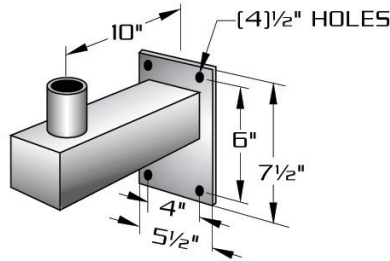

Adjustable Knuckle Assembly

APPLICATION

Post Mounts
Wall Mounts

Ordering Specifications:

n/a	n/a	n/a	n/a	adj. knuckle		n/a
Series	induction	Watts / Lumens	Voltage	Mounting	Finish	Options
Type of Fixture	Watts / Lumens			PM - Pole Mount (6" or 10") YM - Yoke Mount SF - Slip Fitter	BZ - Bronze ¹ BL - Black WH - White CU - Custom ²	PC - Photocell ³ VS - Visor GS - Glare Shield WG - Wire Guard MS - Motion Sensor
	40w 70w 100w 150w		120 - 120V 208 - 208V 220 - 220V 240 - 240V 277 - 277V			