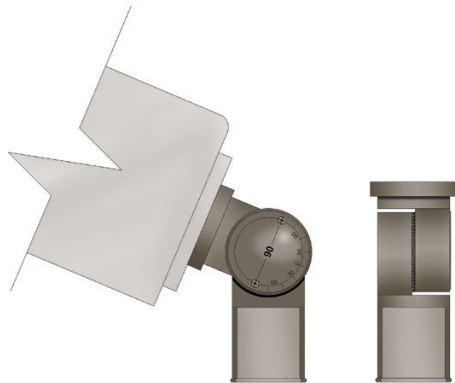

Adjustable Knuckle Assembly

APPLICATION

Post Mounts
Wall Mounts

Ordering Specifications:

n/a	n/a	n/a	n/a	adj. knuckle		n/a
Series	induction	Watts / Lumens	Voltage	Mounting	Finish	Options
Type of Fixture	Watts / Lumens			PM - Pole Mount (6" or 10") YM - Yoke Mount SF - Slip Fitter	BZ - Bronze ¹ BL - Black WH - White CU - Custom ²	PC - Photocell ³ VS - Visor GS - Glare Shield WG - Wire Guard MS - Motion Sensor
	40w 70w 100w 150w		120 - 120V 208 - 208V 220 - 220V 240 - 240V 277 - 277V			

ADG ECO INDUCTION LIGHT SYSTEMS MUST FOLLOW THESE SPECIFICATIONS:

- AMERICAN MADE LIGHT FIXTURE
- ENERGY STAR PARTNER
- 10 YEAR LIMITED WARRANTY
- 100,000 HR. BULB LIFE
- 100-277v 80-85 CRI
- AVAILABLE THROUGH ADG ECO AUTHORIZED RESELLER OR FACTORY
- FIXTURES ETL WET LISTED
- UL COMPLIANT ELECTRONICS
- PROVIDE HIGH QUALITY LIGHT DISTRIBUTION
- FIXTURES MUST COMPLY WITH THE FOLLOWING...