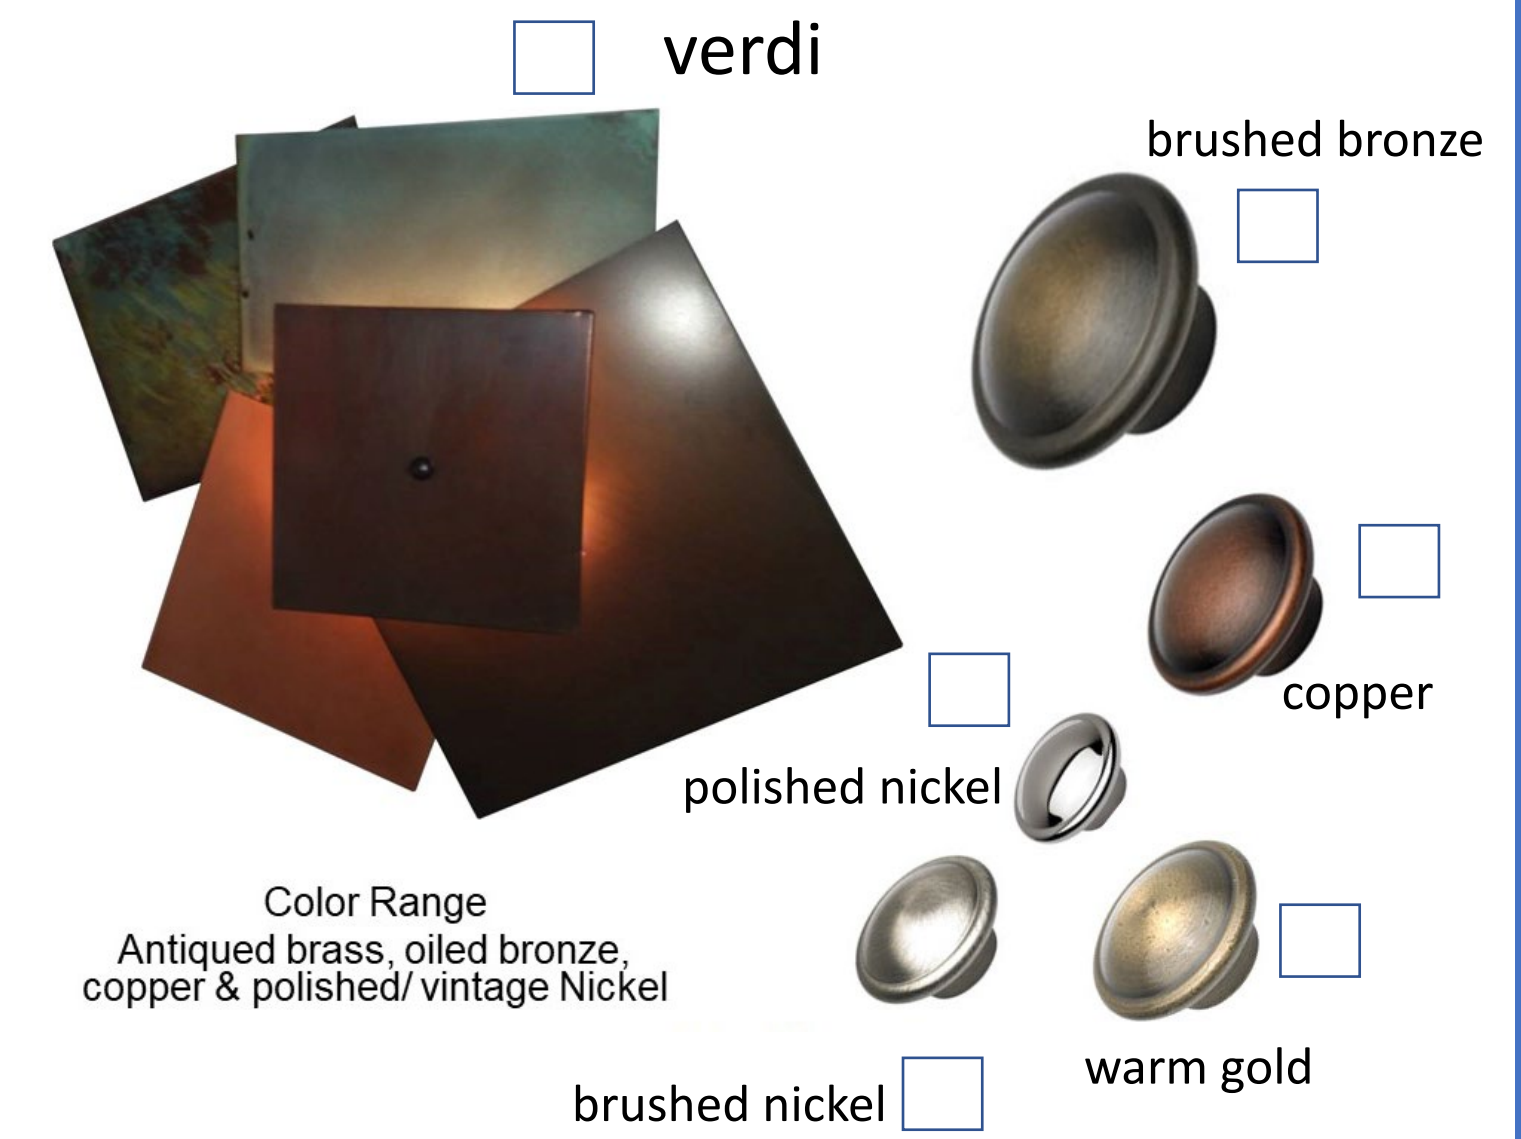

Organic Dk bronze or gold

Texture black with pewter rub

Color Range
Antiqued brass, oiled bronze, copper & polished/ vintage Nickel

Textured Bronze black w gold rub

Light antique brass

unlacquered brass

medium antique brass