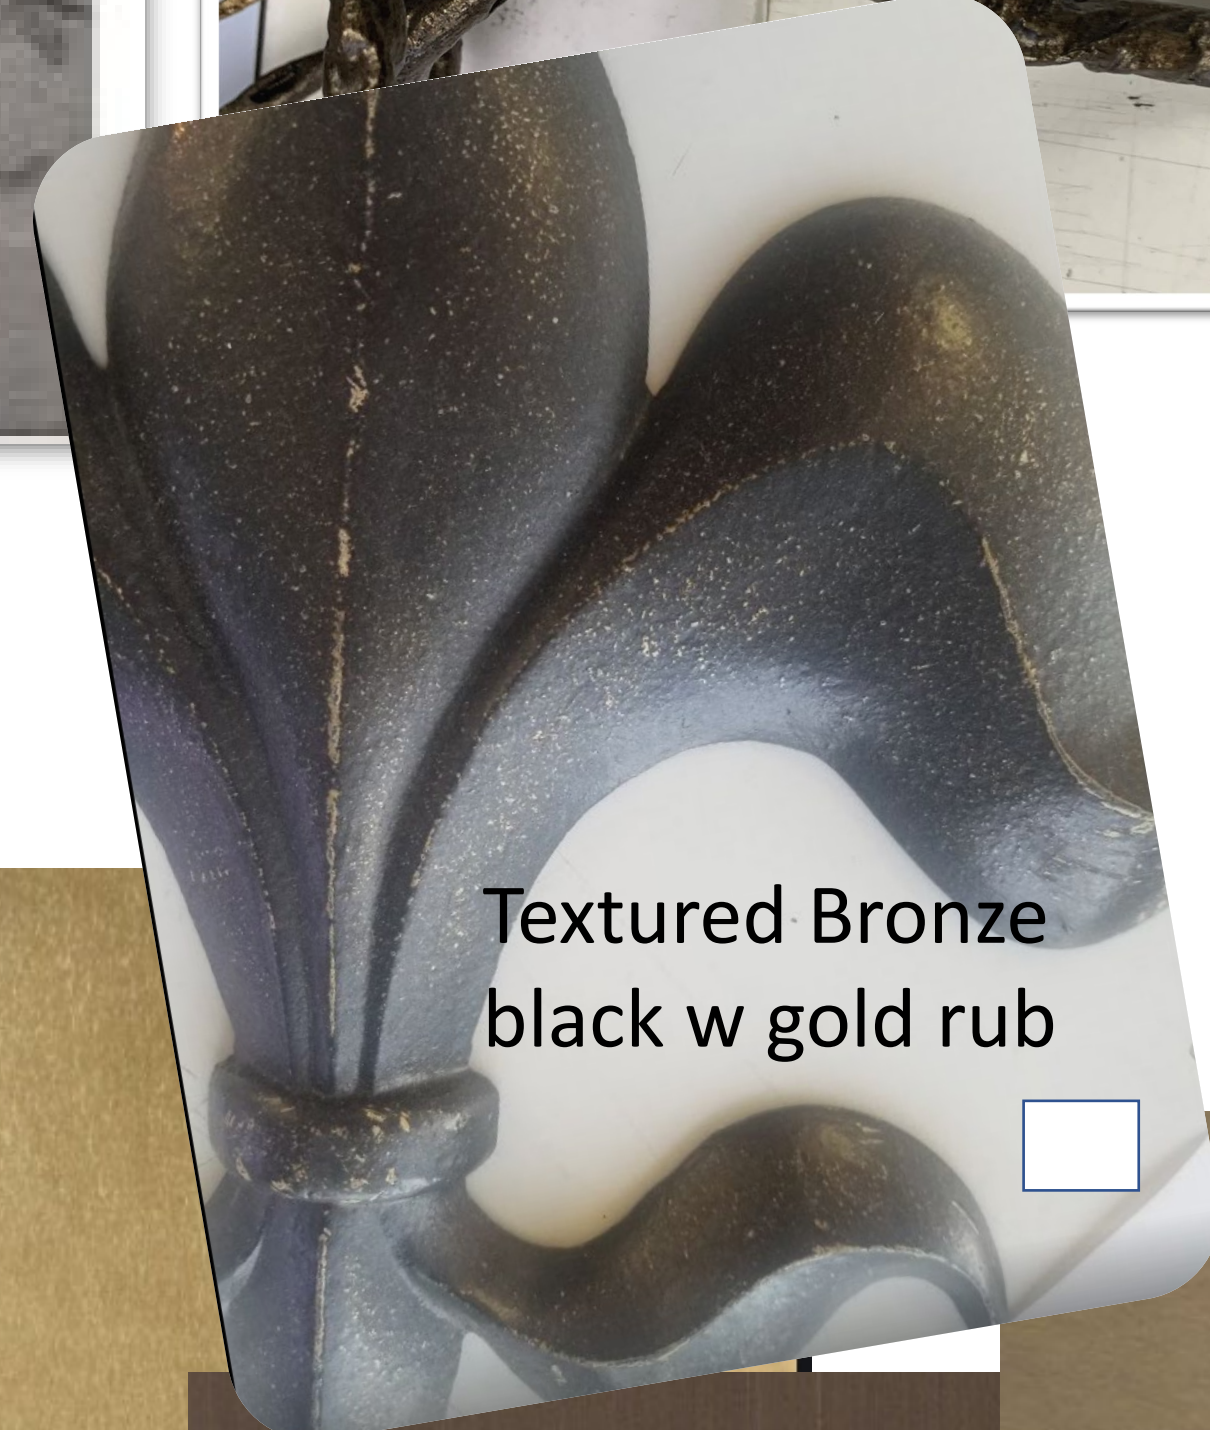

for your appointment, call 866.584.9282

a&d:

Made to order for
this Project

project name

- project manager
- date

MTO -4.1
Sheet #

Color Submittals

Giacometti

Organic Dk bronze or gold

Texture black with pewter rub

Color Range
Antiqued brass, oiled bronze, copper & polished/ vintage Nickel

Textured Bronze black w gold rub

Light antique brass

unlacquered brass

medium antique brass

Oil rub bronze/ dark antique brass

Matte black

Champagne variation

Proudly made in the USA & with Global Artisans

- *note: colors will vary based on your monitor.*
- *adg custom-color kits can be requested for a fee*
- *wood & stone samples are specific to each project & can be requested with order or for a fee and applied to order*