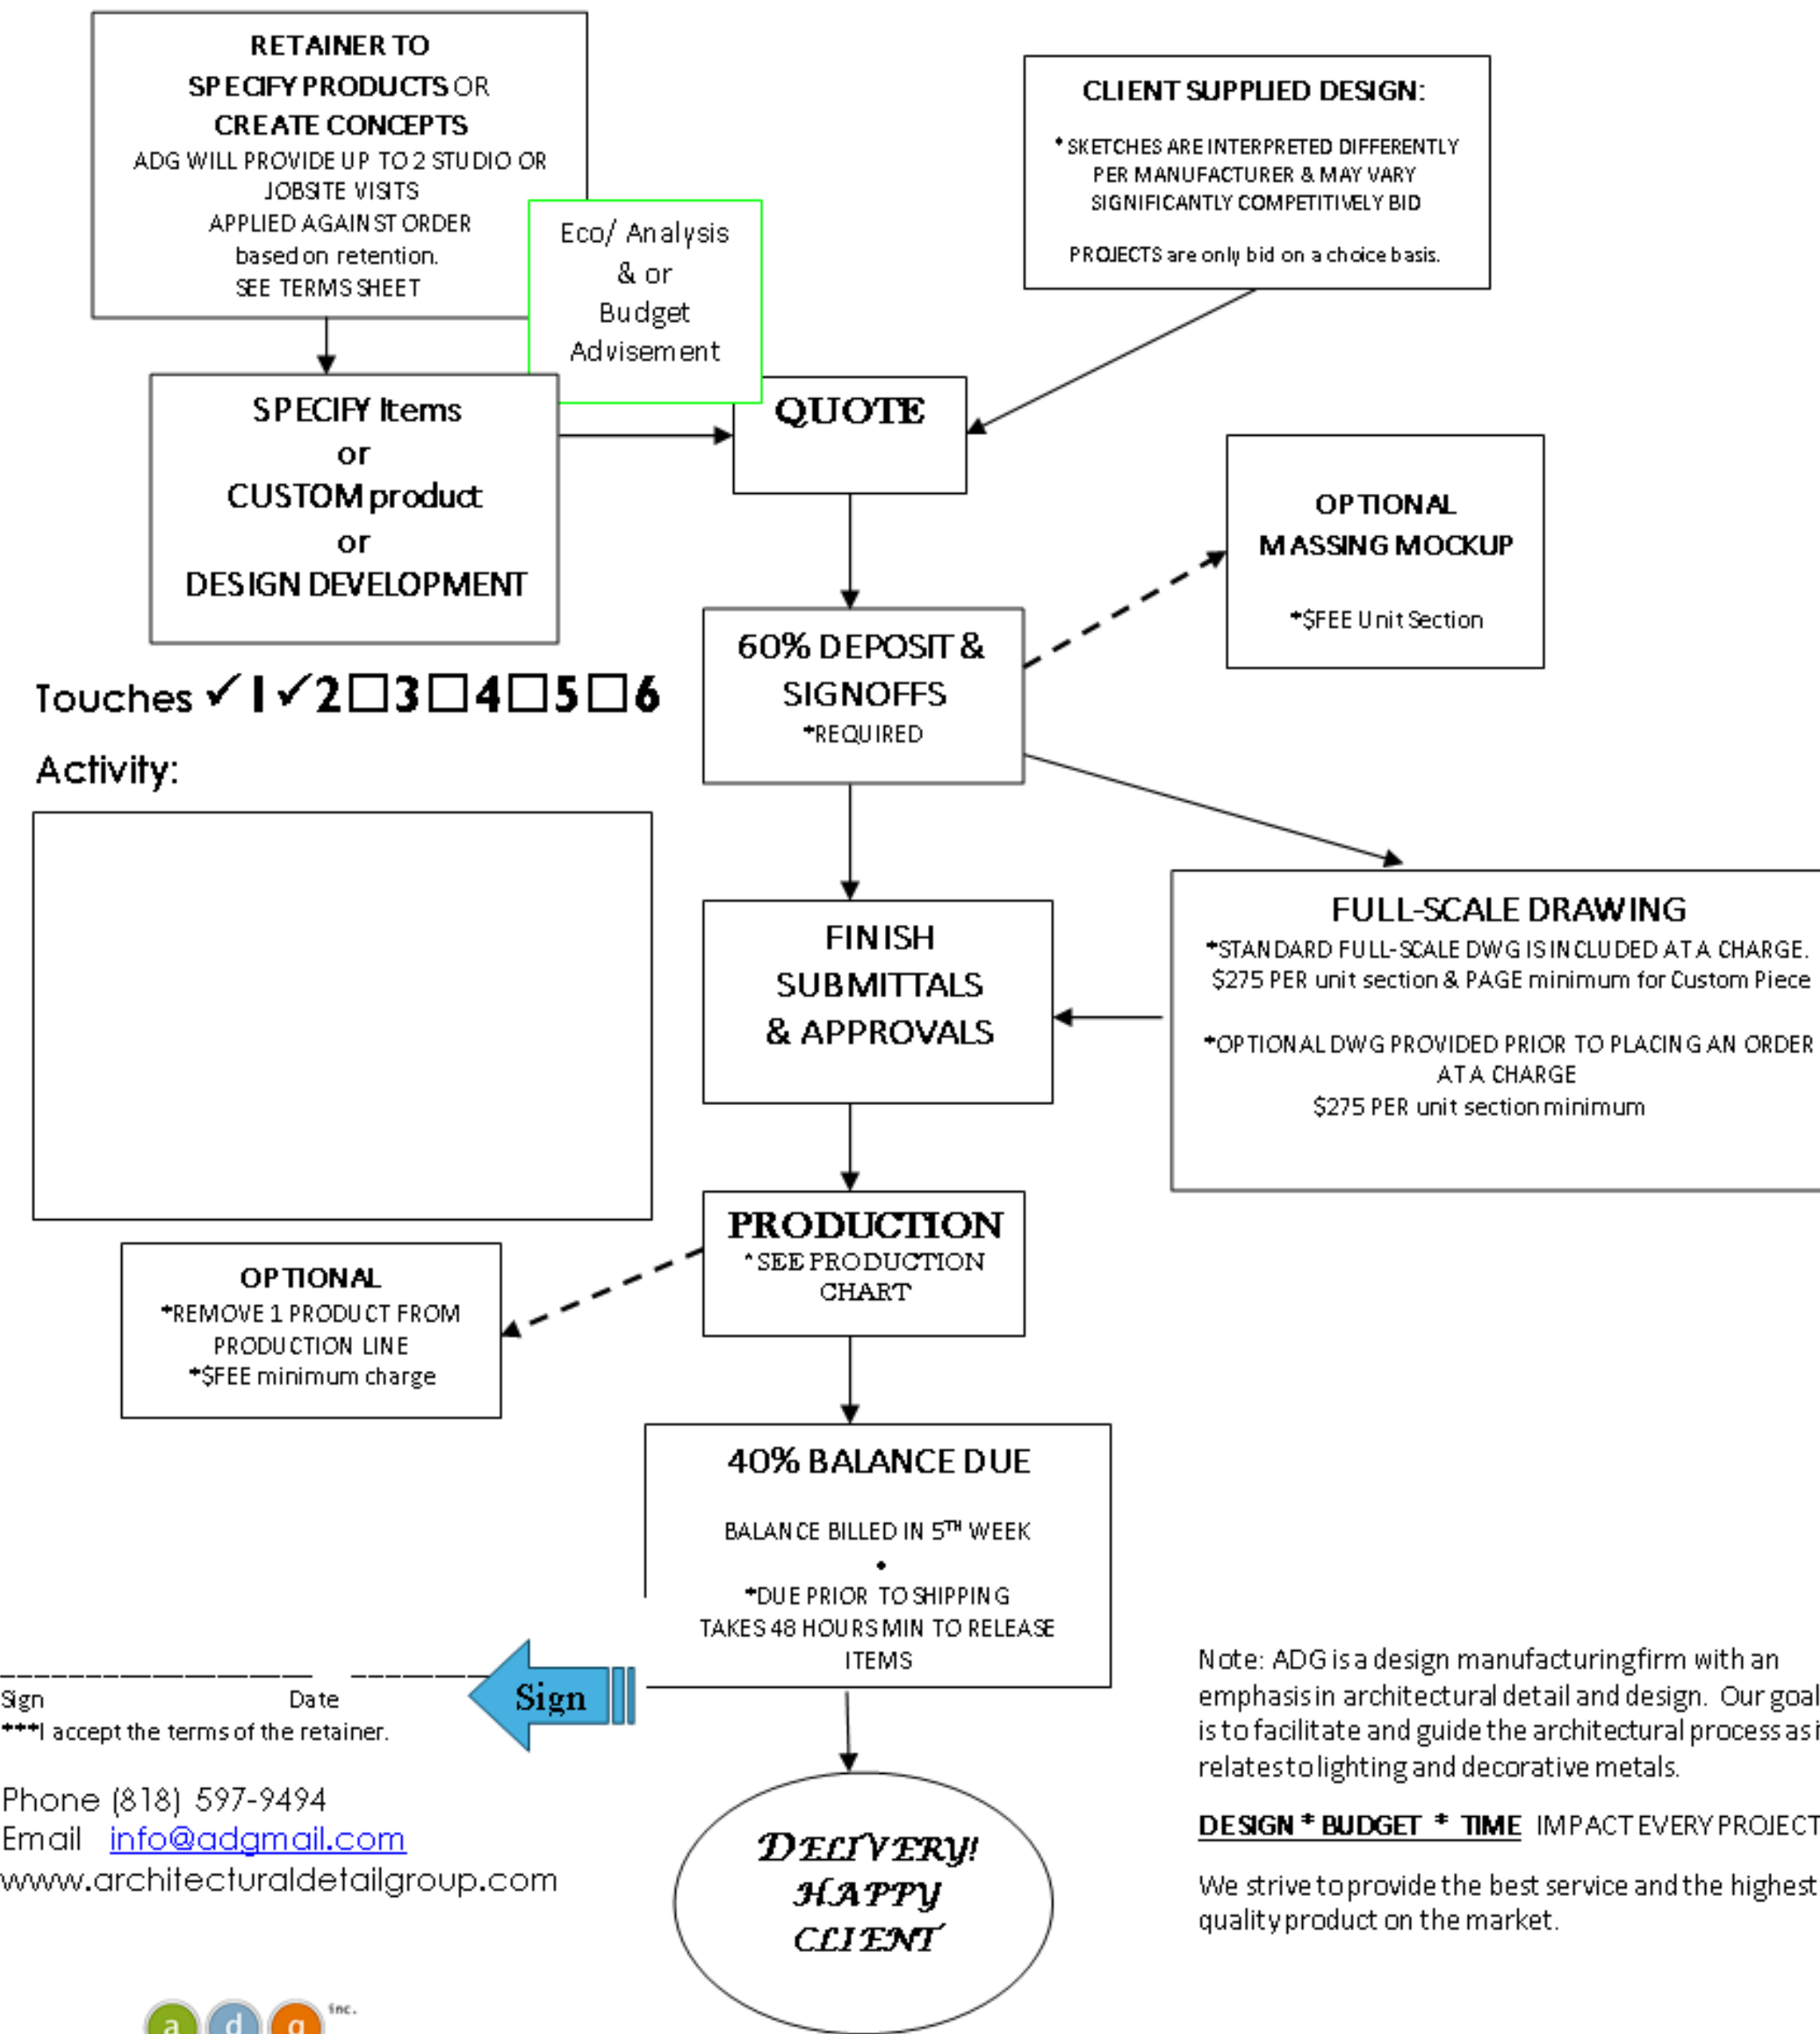

Your project info

adg who's who sheet

Architectural Detail Group, inc.

Who's Who on the Job

Date:

Project: Rep:

Referred By: Submittals To:

Touches 1 ☐ 2 ☐ 3 ☐ 4 ☐ 5 ☐ 6 ☐ 7 ☐ 8 ☐ 9 ☐ 10 ☐ = phone call, letter, email, appointment, 1 message maybe not 9 messages or a clever method

Client Name ☐	Bill to
Ship to	Job Site
Architect	Landscape Architect
☐ Interior Designer ☐ Specifier	☐ Contractor ☐ Maintenance Company
☐ Client Representative ☐ Purchasing Agent	☐ Electrician ☐ Lighting Consultant

☐ Outlook entered   ☐ Client Assessment   or   ☐ Client Reseller Application

☐ grading   ☐ foundation   ☐ framed   ☐ wrapped   ☐ roof loaded   ☐ stucco
☐ interior details   ☐ need now   ☐ RETROFIT Application

☐ Energy survey calculator performed   ☐ Photo survey completed

29395 agoura rd #210
agoura hills, ca 91301

adg lighting

architectural detail group

Furniture   Metal Work   Sculpture   Follies

Project Flow Chart

adg lighting
architectural detail group

for your appointment, call 866.584.9282

a&d:

Made to order for
this Project

project name

- project manager
- date

MTO -7.0
Sheet #