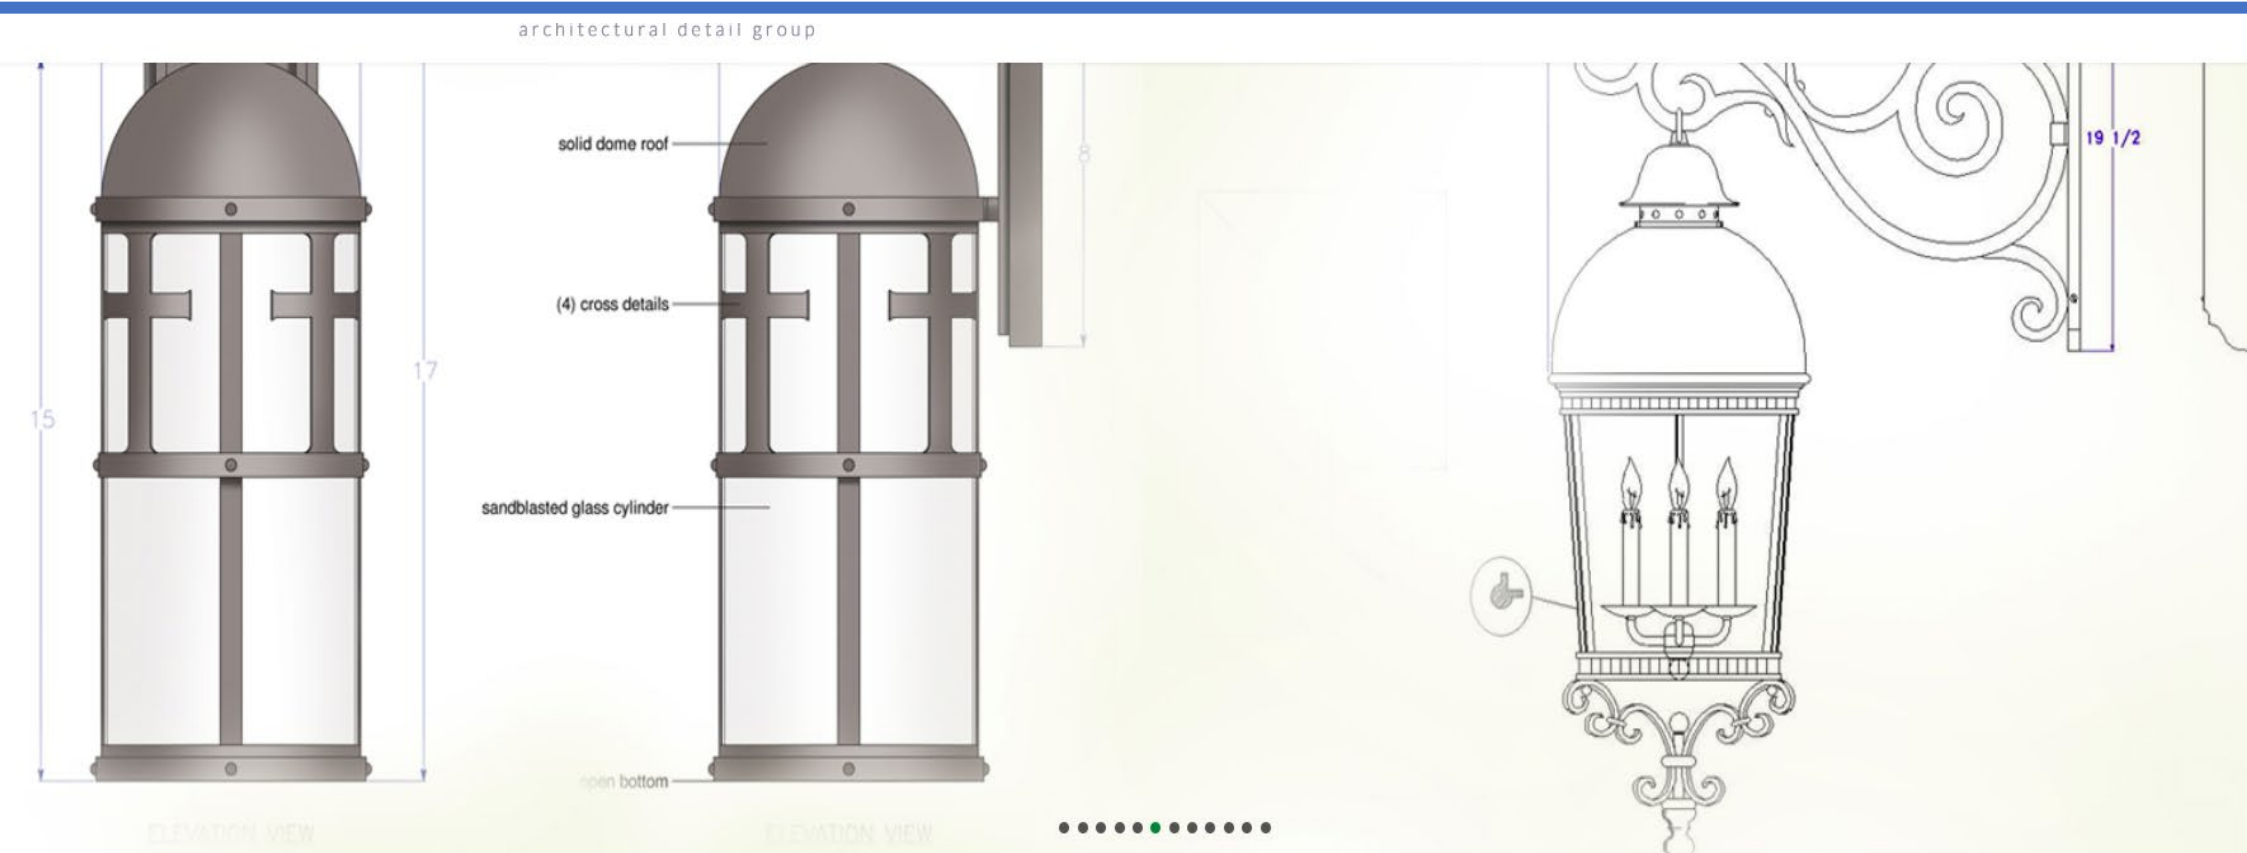

Examples of our work

adg lighting architectural detail group

Design Manufacturer
Custom Lighting | Furniture | Architectural Ornamentation