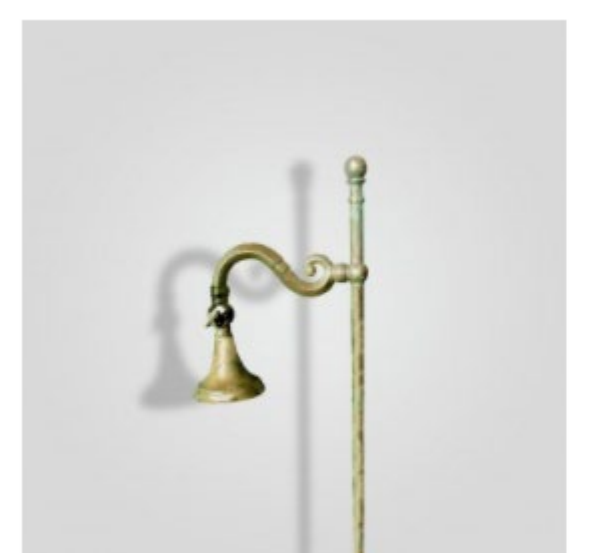

adg lighting
architectural detail group

Made to order for this
Project this sheet is an
example only. Please set time
for meeting to coordinate

for your appointment, call 866.584.9282

MTO -2.0
Sheet #