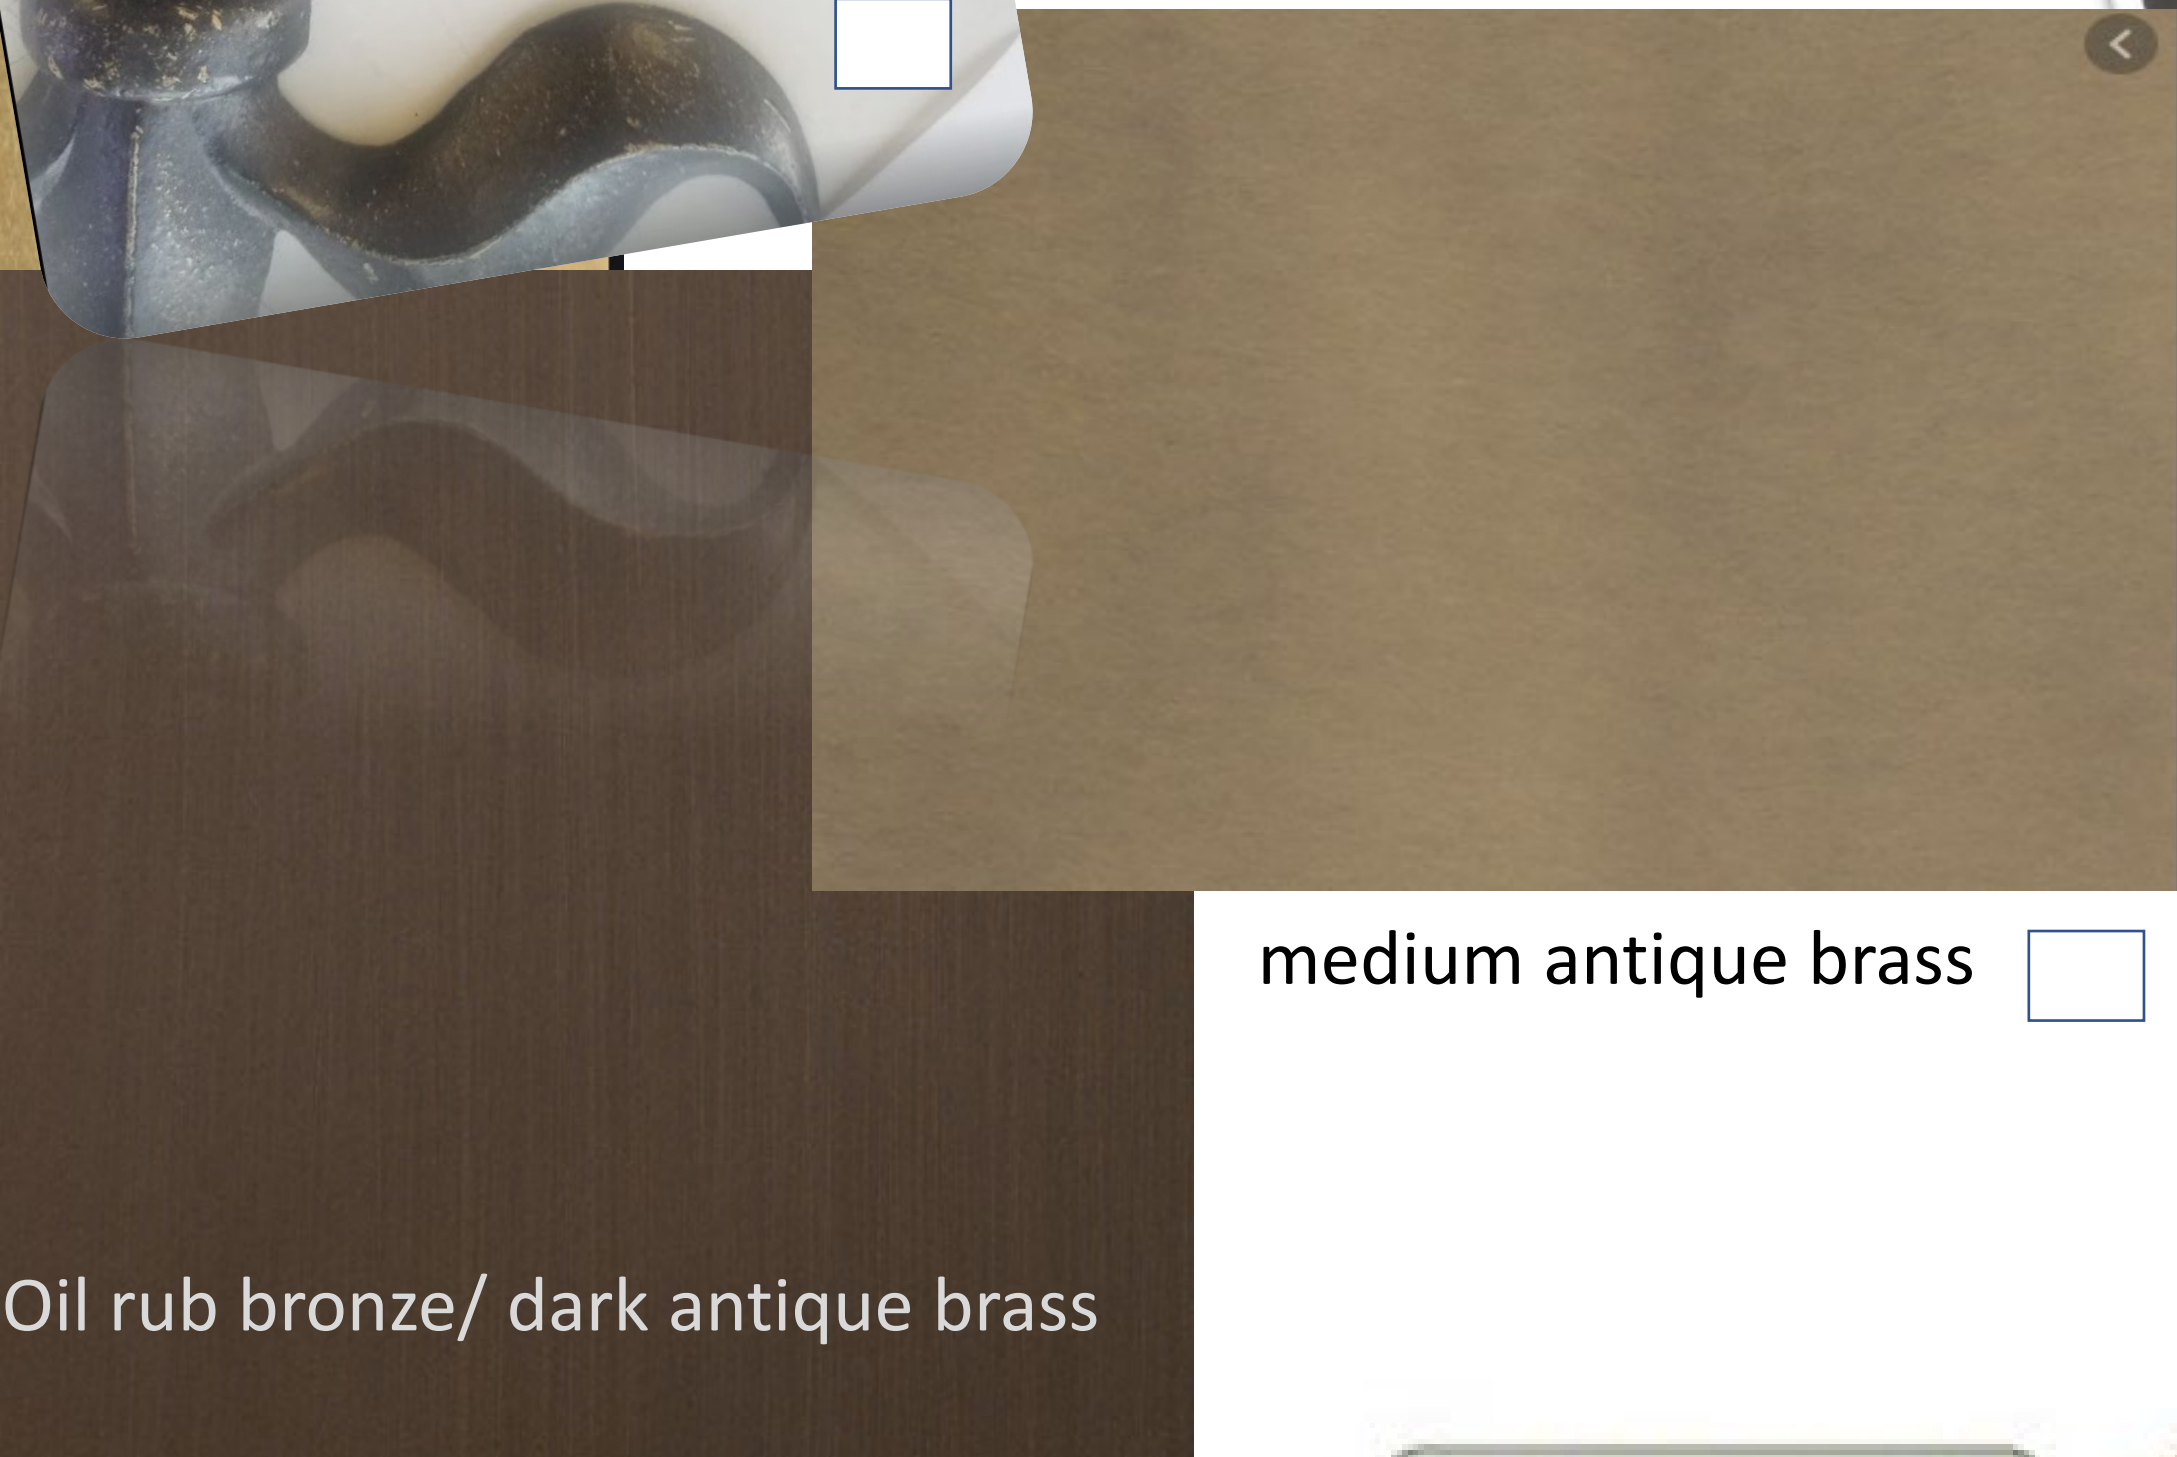

Organic Dk bronze or gold

Texture black with pewter rub

Color Range
Antiqued brass, oiled bronze, copper & polished/ vintage Nickel

Textured Bronze black w gold rub

Light antique brass

unlacquered brass

medium antique brass