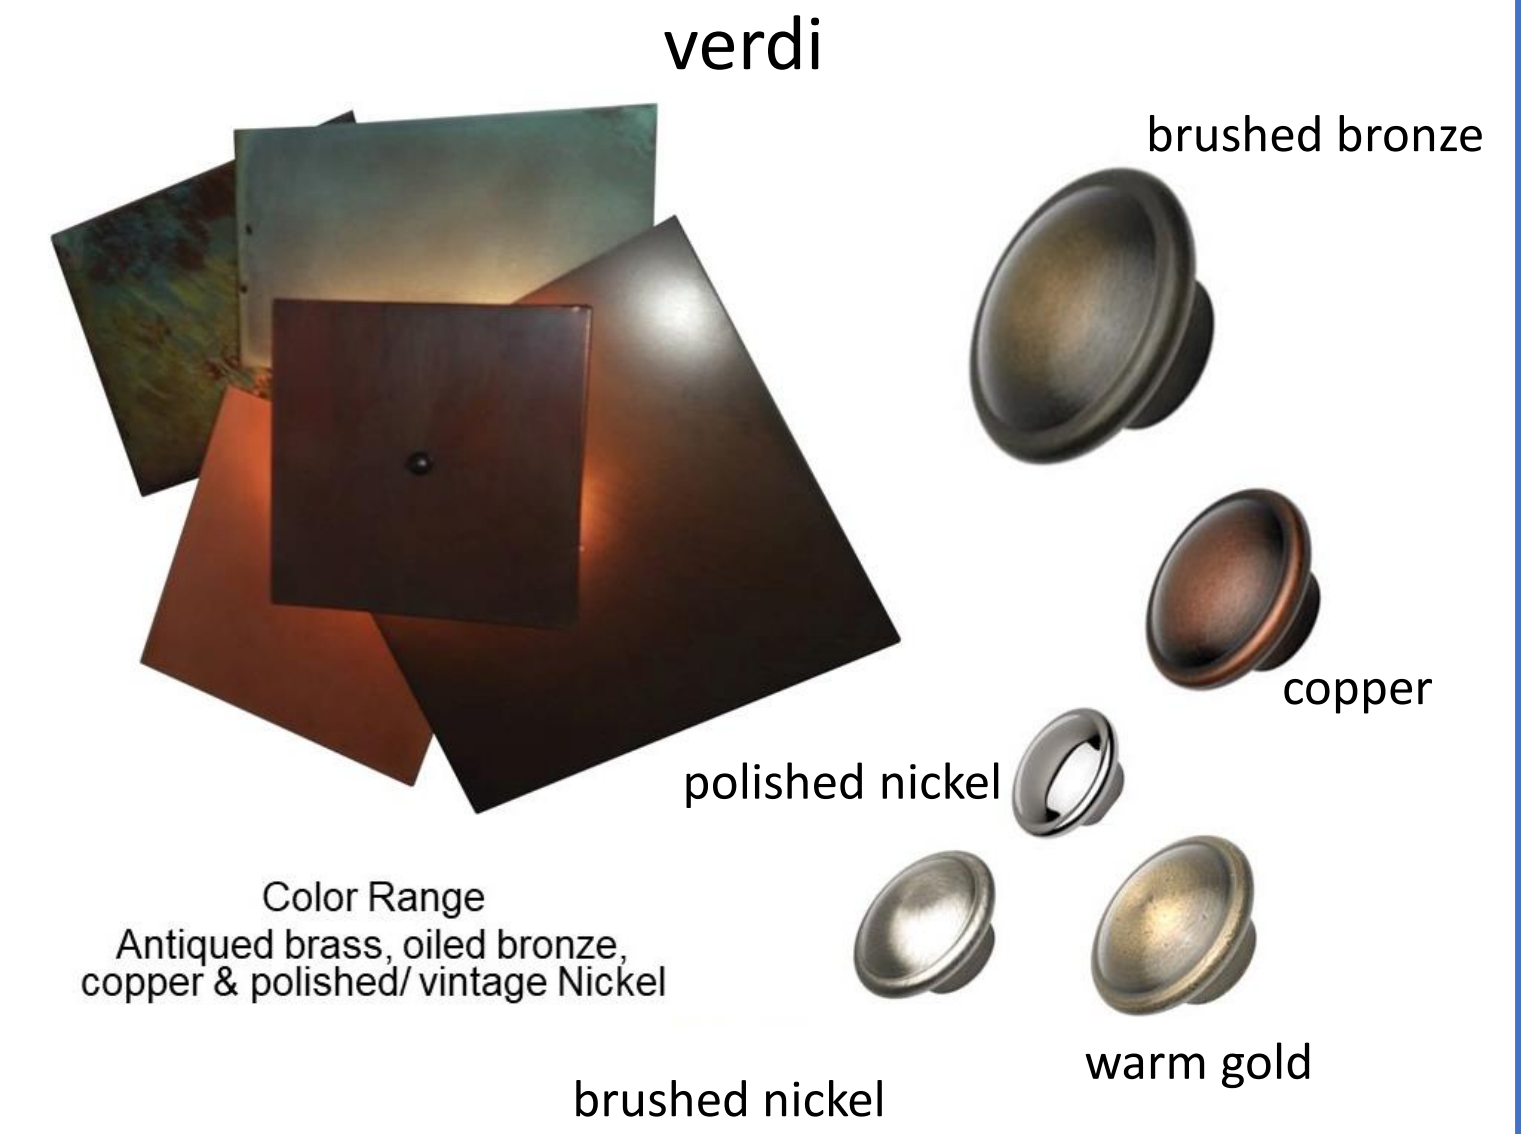

# Color Submittals

Giacometti

Organic Dk bronze or gold

Texture black with pewter rub

Textured Bronze black w gold rub

Light antique brass

unlacquered brass

Oil rub bronze/ dark antique brass

medium antique brass

Matte black

Champagne variation

Proudly made in the USA & with Global Artisans

- *note: colors will vary based on your monitor.*
- *adg custom-color kits can be requested for a fee*
- *wood & stone samples are specific to each project & can be requested with order or for a fee and applied to order*