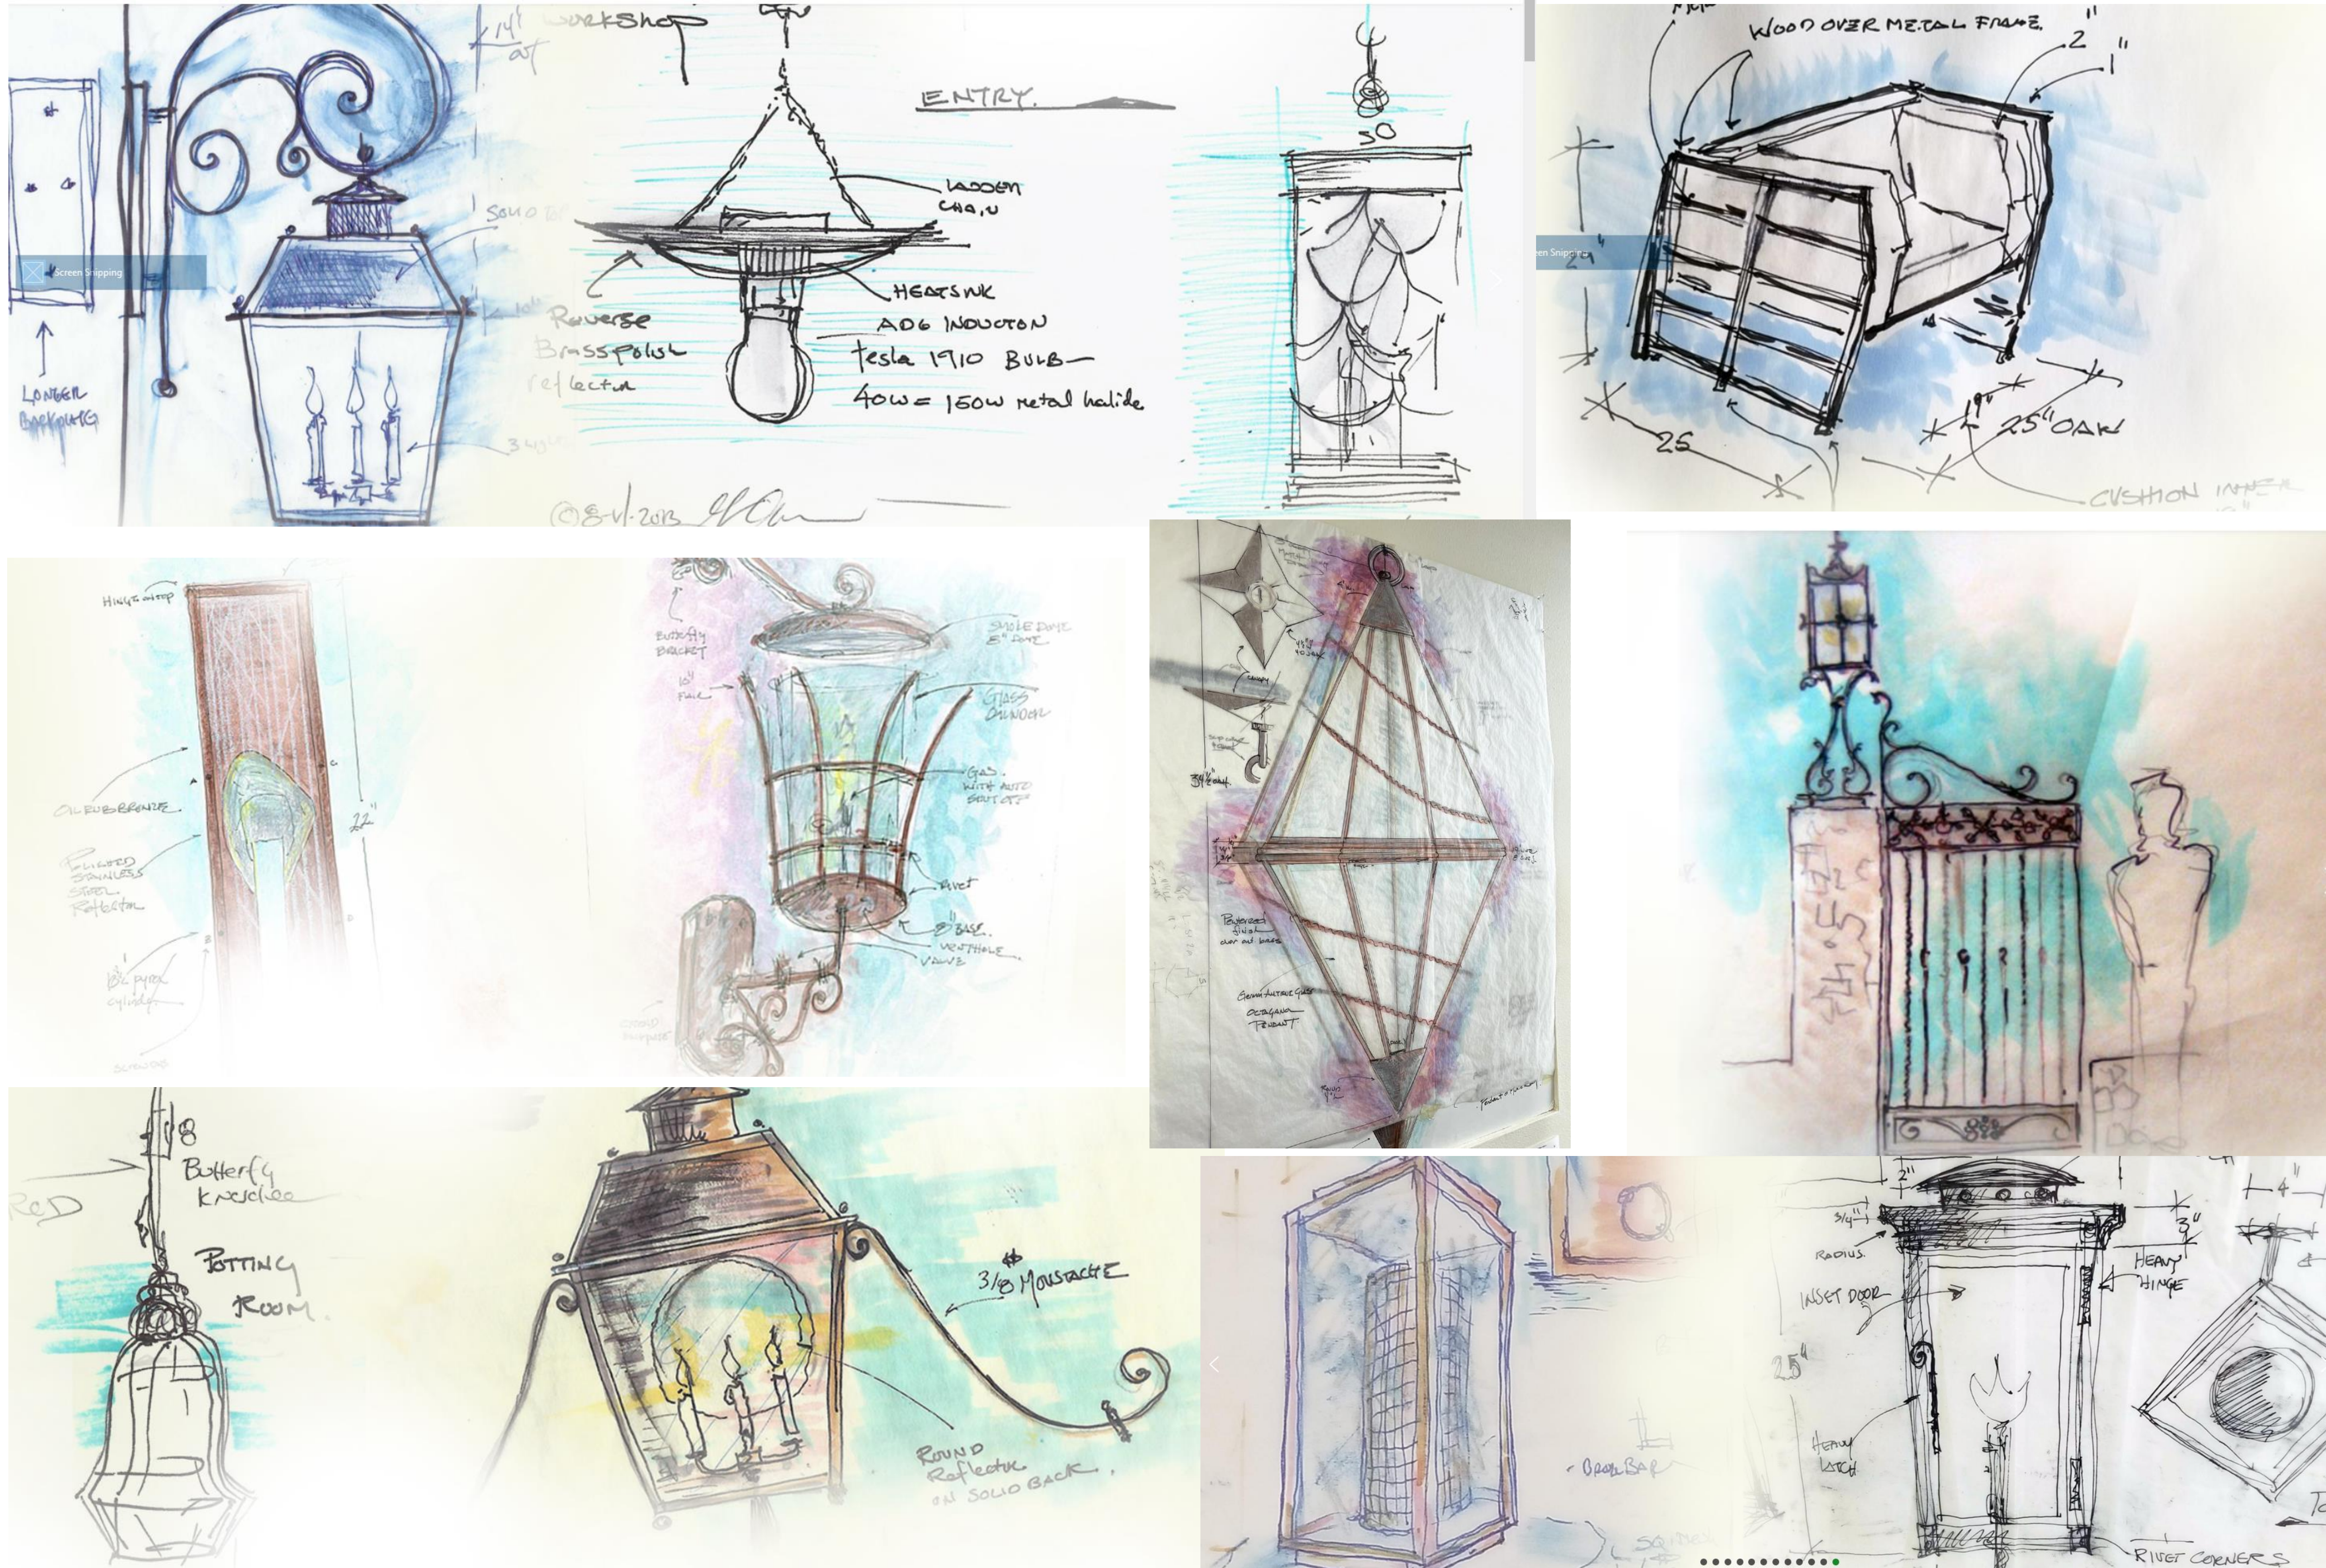

Design Sketches

adg lighting
architectural detail group

for your appointment, call 866.584.9282

Made to order for this
Project

project name

- project manager
- date

MTO
Sheet # 1