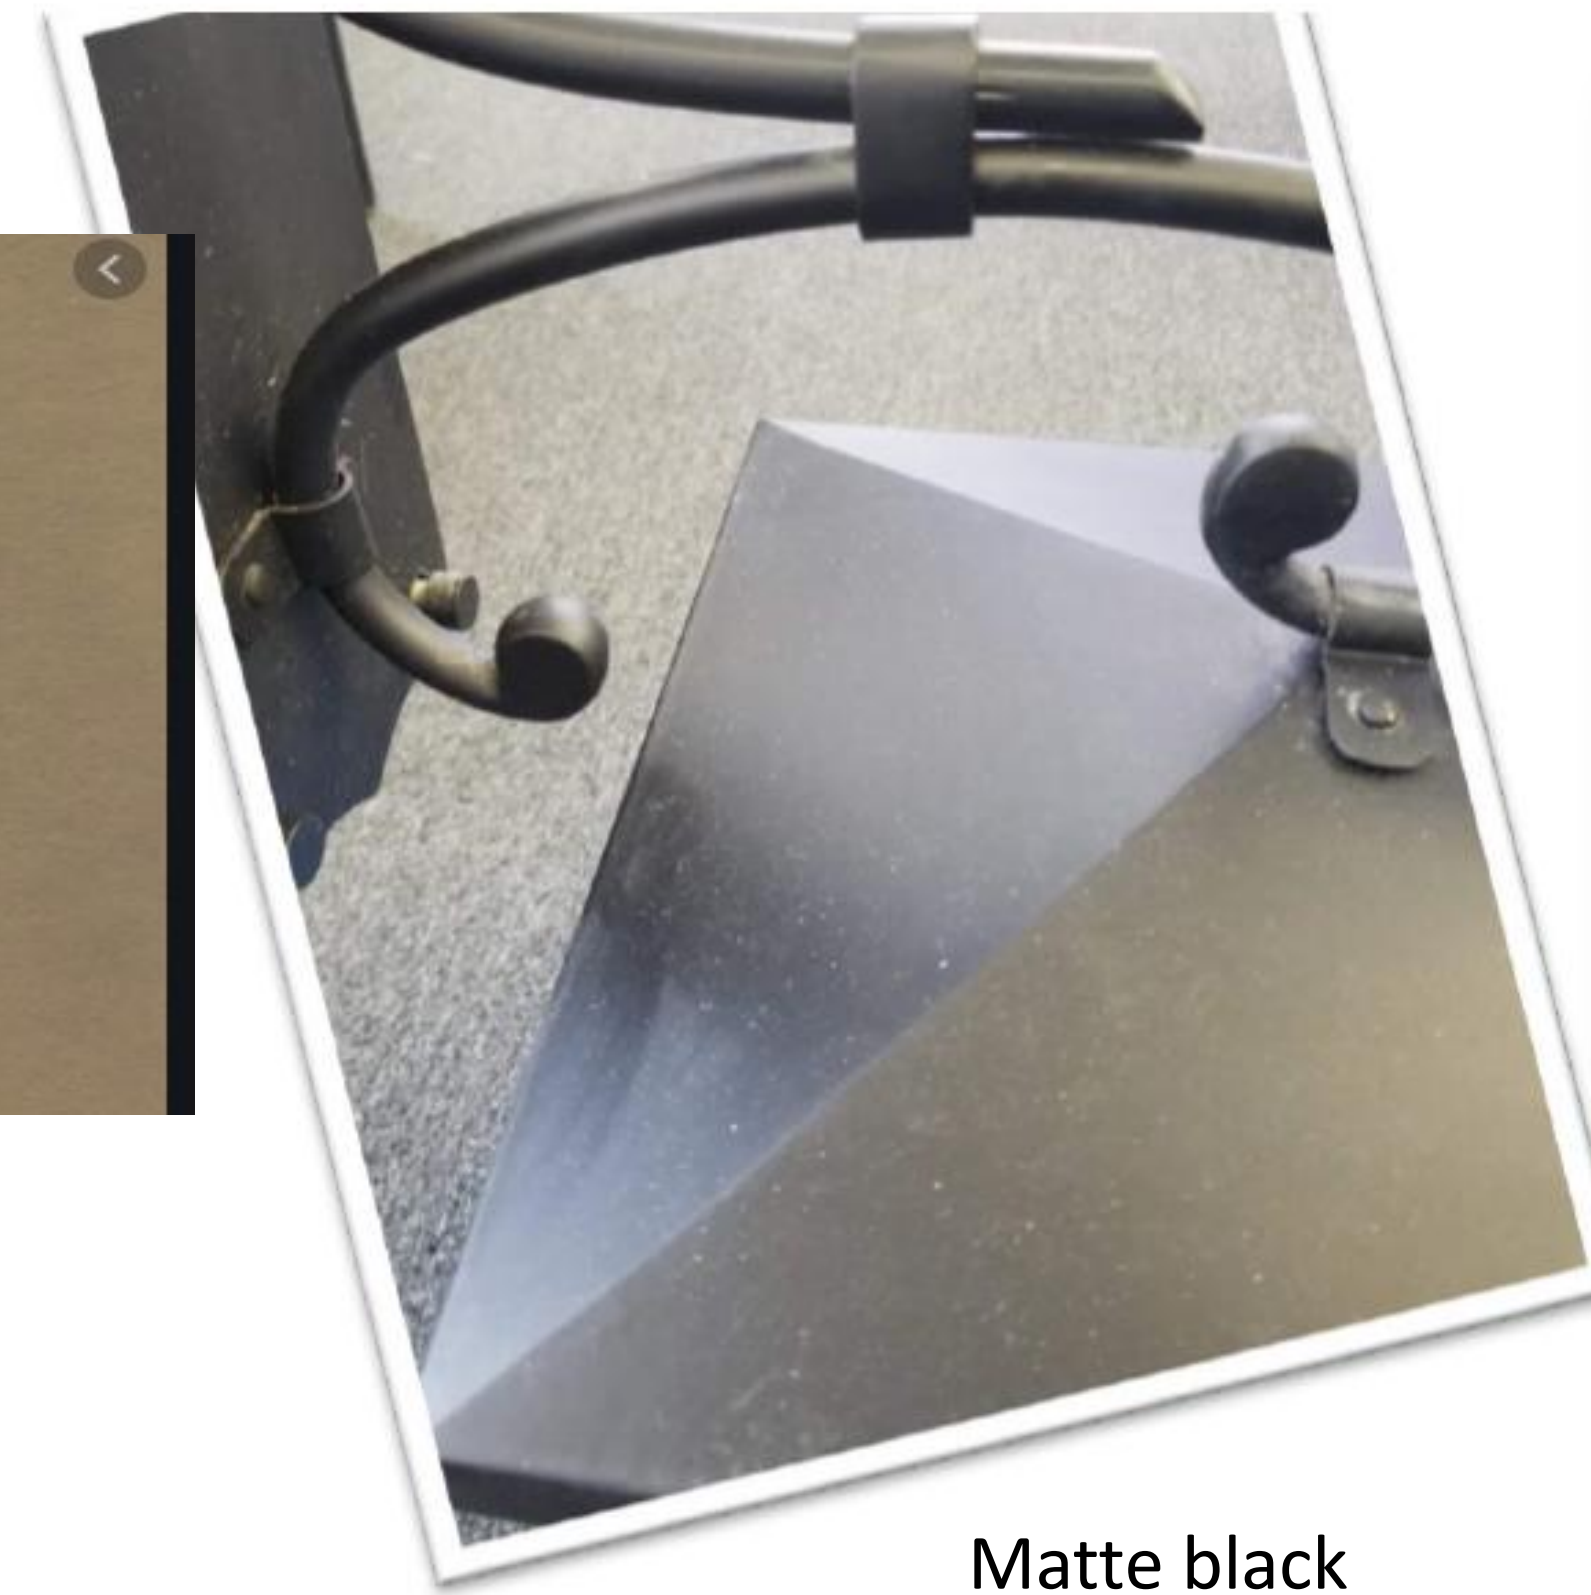

Matte black