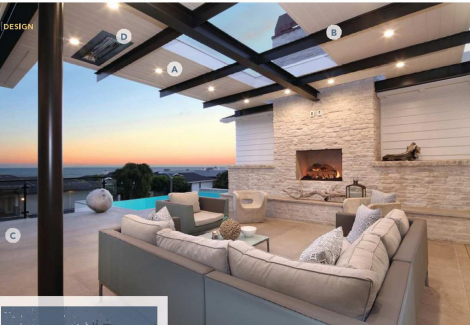

HORIZON

DESIGN

- A.** SIMILAR LIGHT FIXTURES ENHANCE INDOOR/OUTDOOR TRANSITION
- B.** COMPARABLE CEILING TREATMENT INDOORS AND OUTDOORS PROVIDES VISUAL CONTINUITY
- C.** FLOOR MATERIAL(S) FLUSH BETWEEN SPACES FOR ACCESSIBILITY; SELECTED FOR DURABILITY IN HIGH-TRAFFIC AREAS; LARGE FORMAT FOR MONOLITHIC LOOK
- D.** HEATERS EMBEDDED IN OUTDOOR ROOF OVERHANG
- E.** FULLY POCKETING, MULTI-SLIDE PATIO DOORS EASE TRANSITION AND MAXIMIZE OPENINGS/VIEWS

PROJECT: Custom home, Newport Beach, Calif.
BUILDER: Genova Capital, Ladera Ranch, Calif.
ARCHITECT: Brandon Architects, Costa Mesa, Calif.